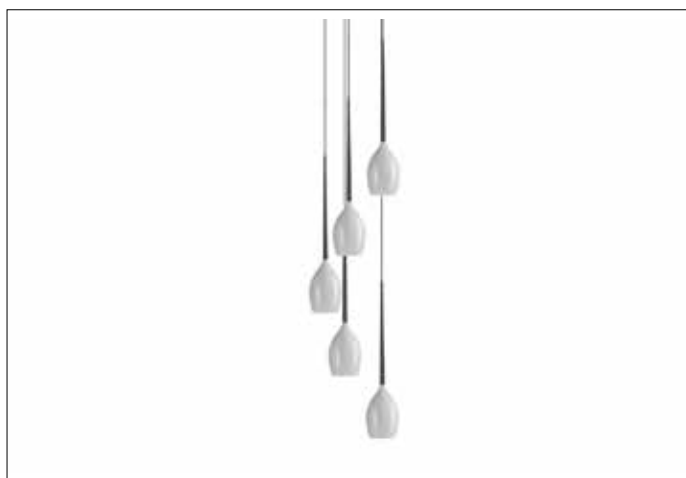

AZzardo[®]
LIGHTING

IZZA 5 WHITE
AZO311, EAN 5901238403111

Dimensions height / width / length [cm] Product Specifications

Product	265 x 40 x N/A
Mounting inlet:	N/A x N/A x N/A
Ceiling base:	6 x 28 x N/A
Shades	21 x 13 x N/A

Line	DECORATIVE
Type	Pendant
Type of track	N/A
Colour	Shiny White
Material	Glass / Metal
Light source	5
Type of socket	E14
Lumens	N/A
Kelvins	N/A
Beam angle	N/A
Dimmable	N/A
CCT	N/A
RGB	N/A
RA	N/A
App remote control	N/A
Remote control	N/A
Voltage	230V
Power	max LED 50W
Switch location	N/A
Protection class	IP20
Tilt	N/A
Rotation	N/A