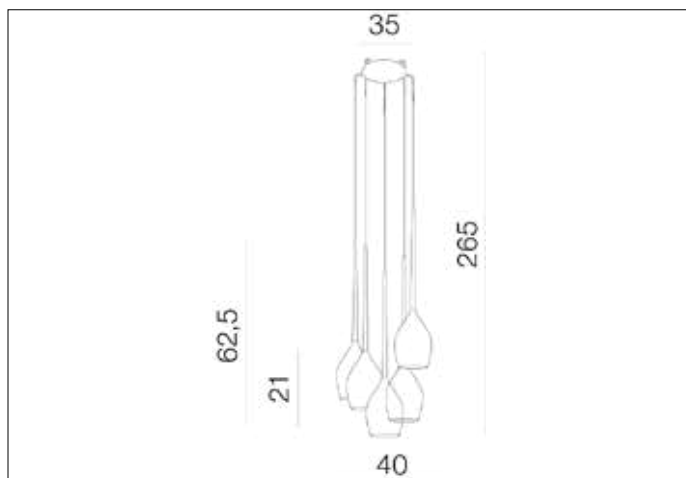

AZzardo[®]
LIGHTING

IZZA 5 WHITE
AZO311, EAN 5901238403111

Dimensions height / width / length [cm] Product Specifications

Product	265 x 40 x N/A
Mounting inlet:	N/A x N/A x N/A
Ceiling base:	6 x 28 x N/A
Shades	21 x 13 x N/A

Line	DECORATIVE
Type	Pendant
Type of track	N/A
Colour	Shiny White
Material	Glass / Metal
Light source	5
Type of socket	E14
Lumens	N/A
Kelvins	N/A
Beam angle	N/A
Dimmable	N/A
CCT	N/A
RGB	N/A
RA	N/A
App remote control	N/A
Remote control	N/A
Voltage	230V
Power	max LED 50W
Switch location	N/A
Protection class	IP20
Tilt	N/A
Rotation	N/A

Shipping info height / width / length [cm]

BOX 1:	28 x 52 x 49
BOX 2:	N/A x N/A x N/A
BOX 3:	N/A x N/A x N/A
Net weight [kg]	5,4
Gross weight [kg]	6

Energy efficiency

N/A

Azzardo Sp. z o.o.
ul. Strzeszyńska 33 60-479 Poznań,
NIP: 929-185-75-07