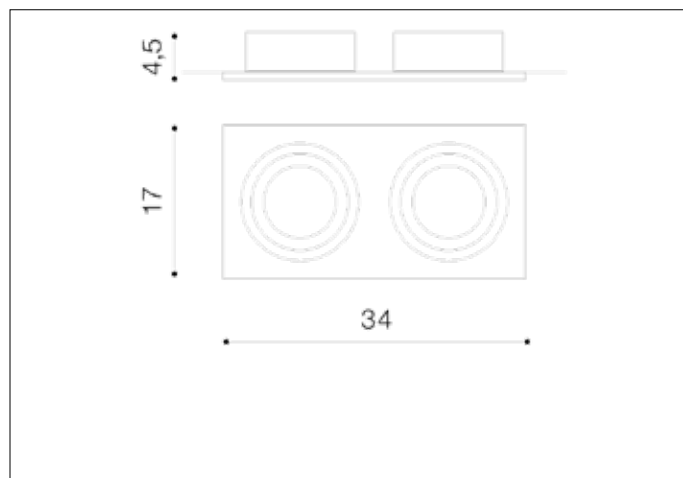

**AZzardo**<sup>®</sup>  
LIGHTING

SIRO 2 WHITE  
AZ0771, EAN 5901238407713

### Dimensions height / width / length [cm] Product Specifications

Product	4,5 x 34 x 17
Mounting inlet:	4,1 x 31 x 15
Ceiling base:	N/A x N/A x N/A
Shades	N/A x N/A x N/A

Line	TECHNICAL
Type	Downlight
Type of track	N/A
Colour	White
Material	Aluminium
Light source	2
Type of socket	ES111 ~ GU10
Lumens	N/A
Kelvins	N/A
Beam angle	N/A
Dimmable	N/A
CCT	N/A
RGB	N/A
RA	N/A
App remote control	N/A
Remote control	N/A
Voltage	230V
Power	max LED 40 ~ 50W
Switch location	N/A
Protection class	IP20
Tilt	45°
Rotation	N/A

### Shipping info height / width / length [cm]

BOX 1:	6 x 34,5 x 20
BOX 2:	N/A x N/A x N/A
BOX 3:	N/A x N/A x N/A
Net weight [kg]	0,9
Gross weight [kg]	1