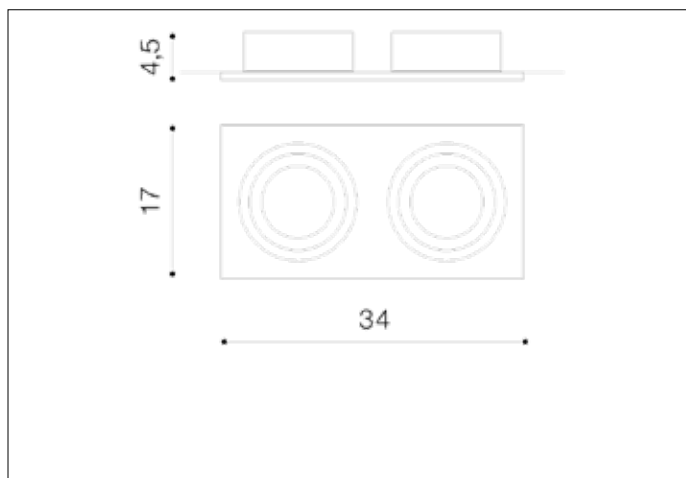

AZzardo[®]
LIGHTING

SIRO 2 BLACK/ALU
AZO772, EAN 5901238407720

Dimensions height / width / length [cm] Product Specifications

Product	4,5 x 34 x 17
Mounting inlet:	4,1 x 31 x 15
Ceiling base:	N/A x N/A x N/A
Shades	N/A x N/A x N/A

Shipping info height / width / length [cm]

BOX 1:	6 x 34,5 x 20
BOX 2:	N/A x N/A x N/A
BOX 3:	N/A x N/A x N/A
Net weight [kg]	0,9
Gross weight [kg]	1

Energy efficiency

N/A

Azzardo Sp. z o.o.
ul. Strzeszyńska 33 60-479 Poznań,
NIP: 929-185-75-07

www.azzardolighting.com

Line	TECHNICAL
Type	Downlight
Type of track	N/A
Colour	Black / Aluminium
Material	Aluminium
Light source	2
Type of socket	ES111 ~ GU10
Lumens	N/A
Kelvins	N/A
Beam angle	N/A
Dimmable	N/A
CCT	N/A
RGB	N/A
RA	N/A
App remote control	N/A
Remote control	N/A
Voltage	230V
Power	max LED 40 ~ 50W
Switch location	N/A
Protection class	IP20
Tilt	45°
Rotation	N/A