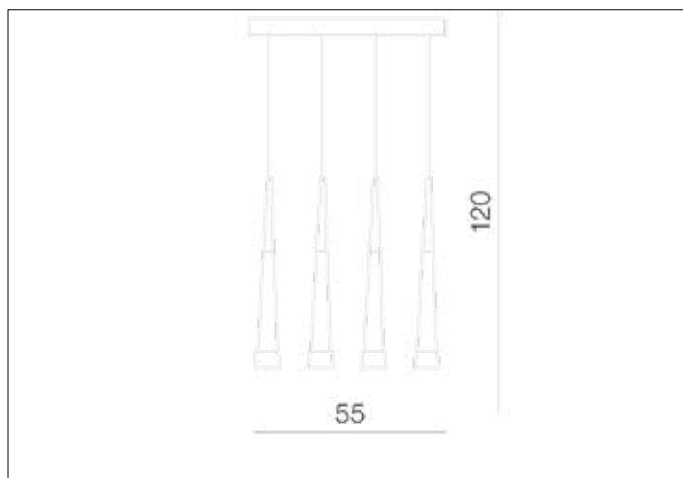

AZzardo[®]
LIGHTING

BRINA 4 CHROME
AZ0933, EAN 5901238409335

Dimensions height / width / length [cm] Product Specifications

Product	120 x 55 x N/A
Mounting inlet:	N/A x N/A x N/A
Ceiling base:	7 x 5 x 58
Shades	44 x 5,5 x N/A

Line	DECORATIVE
Type	Pendant
Type of track	N/A
Colour	Chrome
Material	Metal / Acryl
Light source	4
Type of socket	LED INTEGRATED
Lumens	3000
Kelvins	3000
Beam angle	N/A
Dimmable	N/A
CCT	N/A
RGB	N/A
RA	N/A
App remote control	N/A
Remote control	N/A
Voltage	230V
Power	28W
Switch location	N/A
Protection class	IP20
Tilt	N/A
Rotation	N/A

Shipping info height / width / length [cm]

BOX 1:	14 x 64 x 56
BOX 2:	N/A x N/A x N/A
BOX 3:	N/A x N/A x N/A
Net weight [kg]	3,1
Gross weight [kg]	3,5

Energy efficiency

Azzardo Sp. z o.o.
ul. Strzeszyńska 33 60-479 Poznań,
NIP: 929-185-75-07