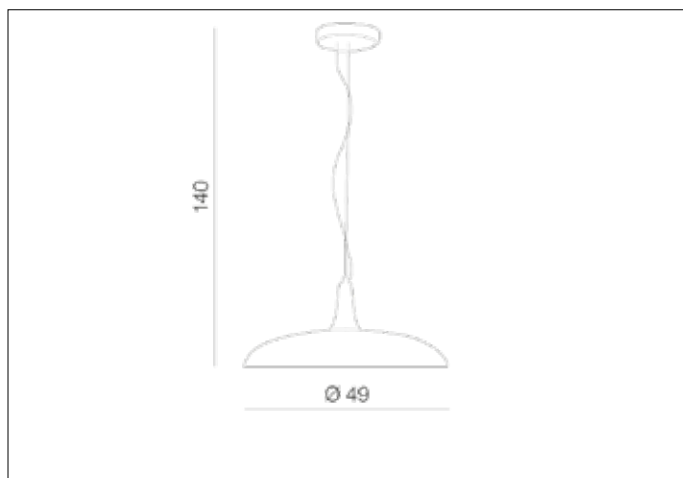

AZzardo[®]
 LIGHTING

 PERUGIA BLACK
 AZ1335, EAN 5901238413356

Dimensions height / width / length [cm] **Product Specifications**

Product	140 x 49 x N/A
Mounting inlet:	N/A x N/A x N/A
Ceiling base:	2,5 x 12 x N/A
Shades	13 x 49 x N/A

Line	DECORATIVE
Type	Pendant
Type of track	N/A
Colour	Black
Material	Metal / Wood
Light source	1
Type of socket	E27
Lumens	N/A
Kelvins	N/A
Beam angle	N/A
Dimmable	N/A
CCT	N/A
RGB	N/A
RA	N/A
App remote control	N/A
Remote control	N/A
Voltage	230V
Power	max LED 60W
Switch location	N/A
Protection class	IP20
Tilt	N/A
Rotation	N/A

Shipping info height / width / length [cm]

BOX 1:	50 x 17 x 50
BOX 2:	N/A x N/A x N/A
BOX 3:	N/A x N/A x N/A
Net weight [kg]	1,8
Gross weight [kg]	2

Energy efficiency

N/A

 Azzardo Sp. z o.o.
 ul. Strzeszyńska 33 60-479 Poznań,
 NIP: 929-185-75-07