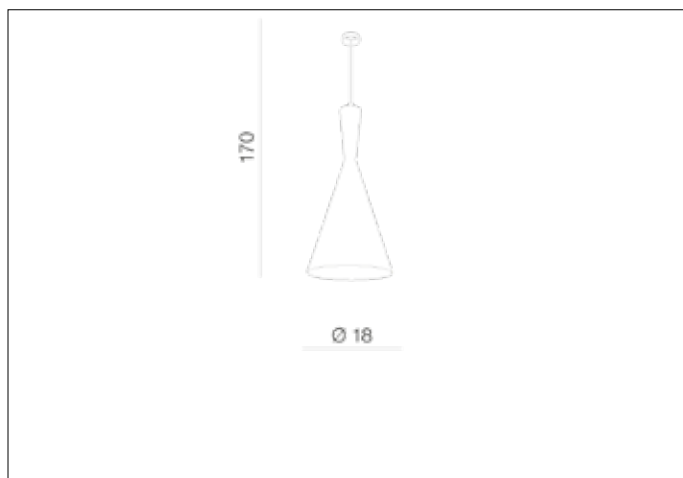

## Dimensions height / width / length [cm] Product Specifications

Product	170 x 18 x N/A
Mounting inlet:	N/A x N/A x N/A
Ceiling base:	4 x 9,5 x N/A
Shades	38 x 18 x N/A

Line	DECORATIVE
Type	Pendant
Type of track	N/A
Colour	White / Gold
Material	Aluminium
Light source	1
Type of socket	E27
Lumens	N/A
Kelvins	N/A
Beam angle	N/A
Dimmable	N/A
CCT	N/A
RGB	N/A
RA	N/A
App remote control	N/A
Remote control	N/A
Voltage	230V
Power	max LED 60W
Switch location	N/A
Protection class	IP20
Tilt	N/A
Rotation	N/A

## Shipping info height / width / length [cm]

BOX 1:	20 x 20 x 42
BOX 2:	N/A x N/A x N/A
BOX 3:	N/A x N/A x N/A
Net weight [kg]	0,7
Gross weight [kg]	0,8