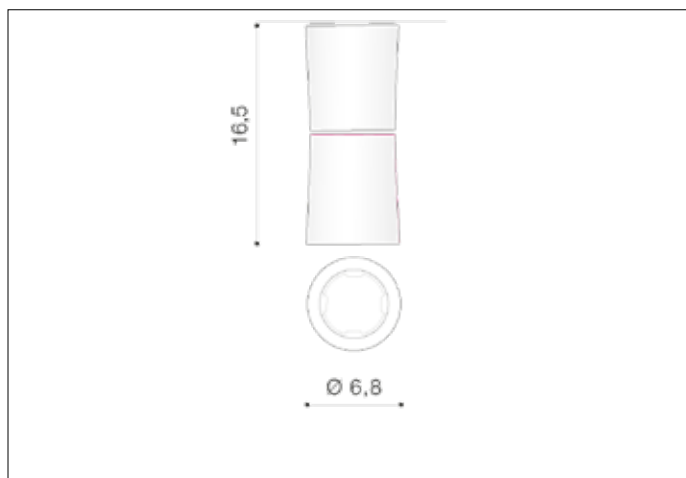

AZzardo[®]
LIGHTING

LINO BLACK
AZ1477, EAN 5901238414773

Dimensions height / width / length [cm] Product Specifications

Product	16,5 x 6,8 x N/A
Mounting inlet:	N/A x N/A x N/A
Ceiling base:	N/A x N/A x N/A
Shades	9,5 x 6,8 x N/A

Line	TECHNICAL
Type	Exposed Downlight
Type of track	N/A
Colour	Black
Material	Aluminium
Light source	1
Type of socket	GU10
Lumens	N/A
Kelvins	N/A
Beam angle	N/A
Dimmable	N/A
CCT	N/A
RGB	N/A
RA	N/A
App remote control	N/A
Remote control	N/A
Voltage	230V
Power	max LED 50W
Switch location	N/A
Protection class	IP20
Tilt	90°
Rotation	N/A

Shipping info height / width / length [cm]

BOX 1:	8 x 18 x 9
BOX 2:	N/A x N/A x N/A
BOX 3:	N/A x N/A x N/A
Net weight [kg]	0,45
Gross weight [kg]	0,5

Energy efficiency

N/A

Azzardo Sp. z o.o.
ul. Strzeszyńska 33 60-479 Poznań,
NIP: 929-185-75-07