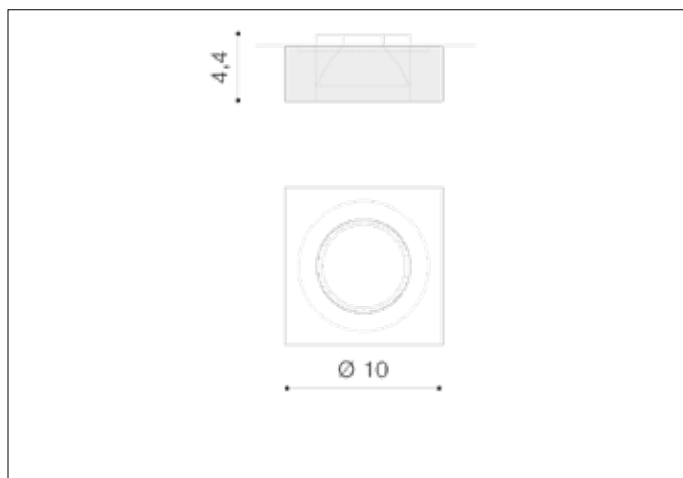

### Dimensions height / width / length [cm] Product Specifications

Product	4,4 x 10 x N/A
Mounting inlet:	2,1 x 5,7 x 5,7
Ceiling base:	N/A x N/A x N/A
Shades	N/A x N/A x N/A

Line	TECHNICAL
Type	Downlight
Type of track	N/A
Colour	Clear
Material	Aluminium / Crystal
Light source	1
Type of socket	GU10
Lumens	N/A
Kelvins	N/A
Beam angle	N/A
Dimmable	N/A
CCT	N/A
RGB	N/A
RA	N/A
App remote control	N/A
Remote control	N/A
Voltage	230V
Power	max LED 50W
Switch location	N/A
Protection class	IP20
Tilt	N/A
Rotation	N/A

### Shipping info height / width / length [cm]

BOX 1:	7,5 x 10,5 x 10,5
BOX 2:	N/A x N/A x N/A
BOX 3:	N/A x N/A x N/A
Net weight [kg]	0,5
Gross weight [kg]	0,55