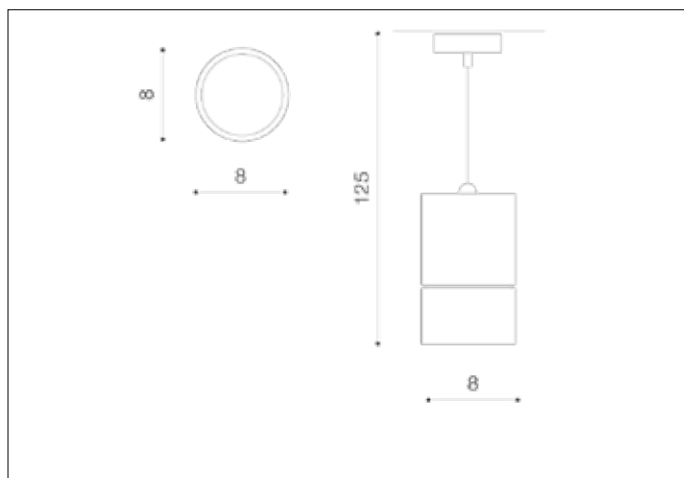

AZzardo[®]
LIGHTING

RAFFAEL WHITE
AZ1623, EAN 5901238416234

Dimensions height / width / length [cm] Product Specifications

Product	125 x 8 x N/A
Mounting inlet:	N/A x N/A x N/A
Ceiling base:	N/A x N/A x N/A
Shades	12,5 x 8 x N/A

Line	TECHNICAL
Type	Pendant
Type of track	N/A
Colour	White
Material	Metal
Light source	1
Type of socket	GU10
Lumens	N/A
Kelvins	N/A
Beam angle	N/A
Dimmable	N/A
CCT	N/A
RGB	N/A
RA	N/A
App remote control	N/A
Remote control	N/A
Voltage	230V
Power	max LED 50W
Switch location	N/A
Protection class	IP20
Tilt	N/A
Rotation	N/A

Shipping info height / width / length [cm]

BOX 1:	10 x 18,5 x 10
BOX 2:	N/A x N/A x N/A
BOX 3:	N/A x N/A x N/A
Net weight [kg]	0,55
Gross weight [kg]	0,6

Energy efficiency

N/A

Azzardo Sp. z o.o.
ul. Strzeszyńska 33 60-479 Poznań,
NIP: 929-185-75-07