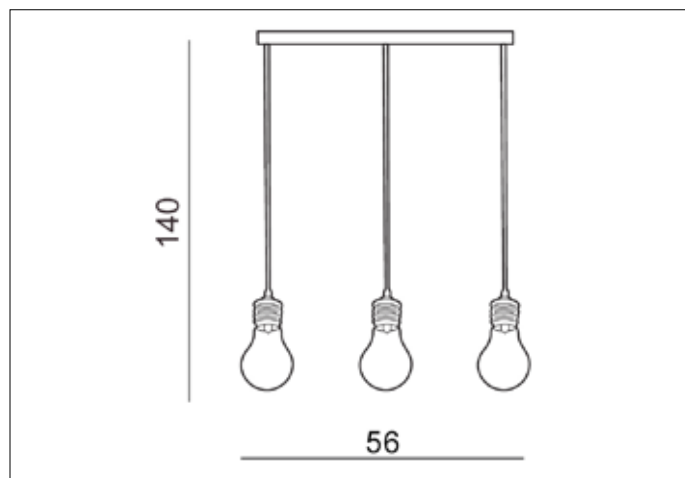

### Dimensions height / width / length [cm] Product Specifications

Product	140 x 56 x 10
Mounting inlet:	N/A x N/A x N/A
Ceiling base:	2,5 x 50 x 5
Shades	18 x 10 x N/A

Line	DECORATIVE
Type	Pendant
Type of track	N/A
Colour	Clear
Material	Glass / Metal / Aluminium
Light source	3
Type of socket	G9
Lumens	N/A
Kelvins	N/A
Beam angle	N/A
Dimmable	N/A
CCT	N/A
RGB	N/A
RA	N/A
App remote control	N/A
Remote control	N/A
Voltage	230V
Power	max LED 40W
Switch location	N/A
Protection class	IP20
Tilt	N/A
Rotation	N/A

### Shipping info height / width / length [cm]

BOX 1:	20,5 x 53 x 24
BOX 2:	N/A x N/A x N/A
BOX 3:	N/A x N/A x N/A
Net weight [kg]	1,2
Gross weight [kg]	1,5