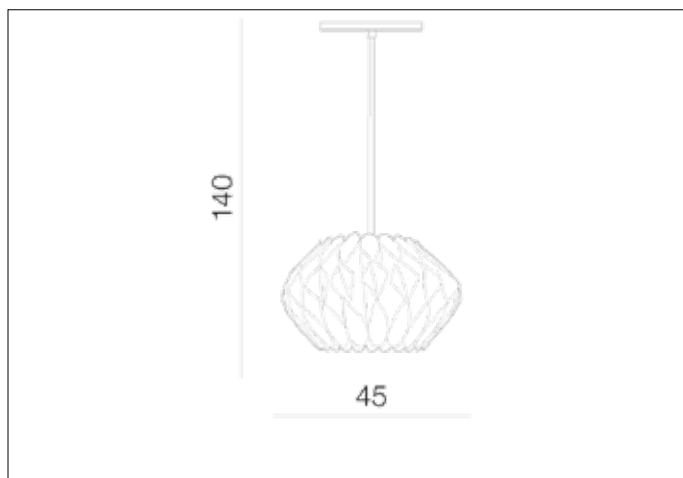

### Dimensions height / width / length [cm] Product Specifications

Product	140 x 45 x N/A
Mounting inlet:	N/A x N/A x N/A
Ceiling base:	13 x 5,5 x N/A
Shades	28 x 45 x N/A

Line	DECORATIVE
Type	Pendant
Type of track	N/A
Colour	Beige
Material	Metal / Fabric
Light source	1
Type of socket	E27
Lumens	N/A
Kelvins	N/A
Beam angle	N/A
Dimmable	N/A
CCT	N/A
RGB	N/A
RA	N/A
App remote control	N/A
Remote control	N/A
Voltage	230V
Power	max LED 60W
Switch location	N/A
Protection class	IP20
Tilt	N/A
Rotation	N/A

### Shipping info height / width / length [cm]

BOX 1:	11 x 26 x 27
BOX 2:	N/A x N/A x N/A
BOX 3:	N/A x N/A x N/A
Net weight [kg]	1
Gross weight [kg]	1,1