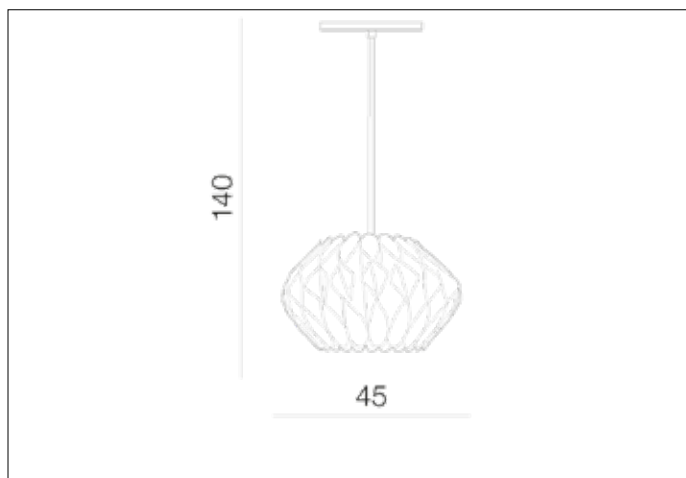

AZzardo[®]
LIGHTING

RUBEN M GREY
AZ2381, EAN 5901238423812

Dimensions height / width / length [cm] Product Specifications

Product	140 x 45 x N/A
Mounting inlet:	N/A x N/A x N/A
Ceiling base:	13 x 5,5 x N/A
Shades	28 x 45 x N/A

Line	DECORATIVE
Type	Pendant
Type of track	N/A
Colour	Grey
Material	Metal / Fabric
Light source	1
Type of socket	E27
Lumens	N/A
Kelvins	N/A
Beam angle	N/A
Dimmable	N/A
CCT	N/A
RGB	N/A
RA	N/A
App remote control	N/A
Remote control	N/A
Voltage	230V
Power	max LED 60W
Switch location	N/A
Protection class	IP20
Tilt	N/A
Rotation	N/A

Shipping info height / width / length [cm]

BOX 1:	11 x 26 x 27
BOX 2:	N/A x N/A x N/A
BOX 3:	N/A x N/A x N/A
Net weight [kg]	1
Gross weight [kg]	1,1

Energy efficiency

N/A

Azzardo Sp. z o.o.
ul. Strzeszyńska 33 60-479 Poznań,
NIP: 929-185-75-07