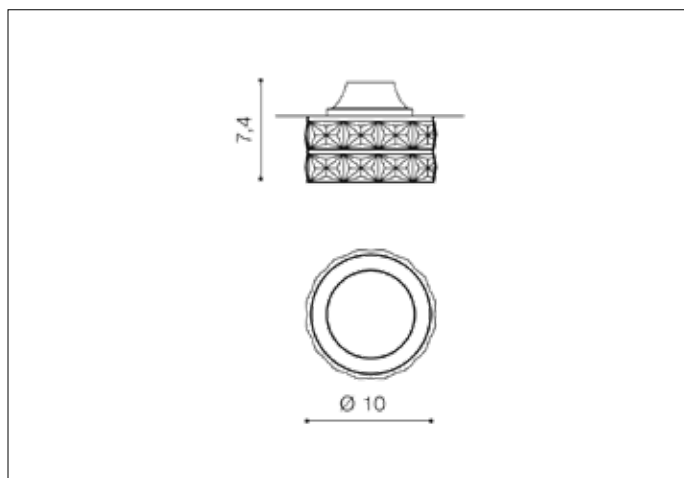

AZzardo[®]
LIGHTING

ESTER 2 GOLD
AZ2467, EAN 5901238424673

Dimensions height / width / length [cm] Product Specifications

Product	7,4 x 10 x N/A
Mounting inlet:	2,6 x 5,6 x N/A
Ceiling base:	N/A x N/A x N/A
Shades	N/A x N/A x N/A

Line	TECHNICAL
Type	Downlight
Type of track	N/A
Colour	Gold
Material	Crystal / Metal
Light source	1
Type of socket	GU10
Lumens	N/A
Kelvins	N/A
Beam angle	N/A
Dimmable	N/A
CCT	N/A
RGB	N/A
RA	N/A
App remote control	N/A
Remote control	N/A
Voltage	230V
Power	max LED 50W
Switch location	N/A
Protection class	IP20
Tilt	N/A
Rotation	N/A

Shipping info height / width / length [cm]

BOX 1:	10 x 11 x 11
BOX 2:	N/A x N/A x N/A
BOX 3:	N/A x N/A x N/A
Net weight [kg]	0,3
Gross weight [kg]	0,35

Energy efficiency

N/A

Azzardo Sp. z o.o.
ul. Strzeszyńska 33 60-479 Poznań,
NIP: 929-185-75-07