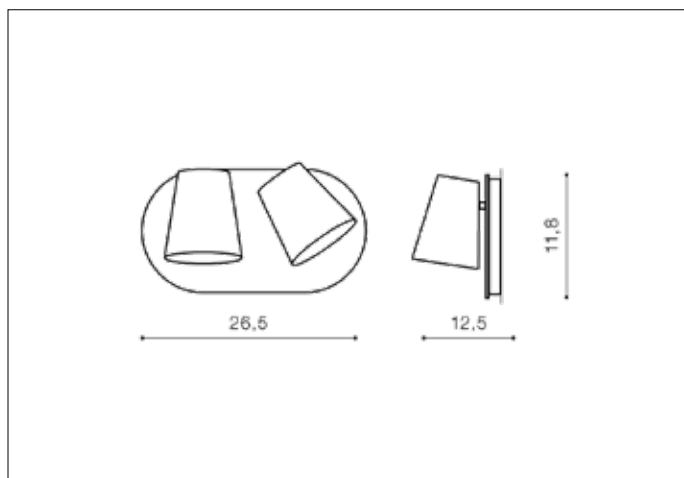

### Dimensions height / width / length [cm] Product Specifications

Product	11,8 x 26,5 x 12,5
Mounting inlet:	N/A x N/A x N/A
Ceiling base:	N/A x N/A x N/A
Shades	6,5 x 9 x N/A

Line	TECHNICAL
Type	Wall
Type of track	N/A
Colour	Black
Material	Aluminium
Light source	2
Type of socket	LED INTEGRATED
Lumens	500
Kelvins	3000
Beam angle	N/A
Dimmable	N/A
CCT	N/A
RGB	N/A
RA	N/A
App remote control	N/A
Remote control	N/A
Voltage	230V
Power	6W
Switch location	On the base
Protection class	IP20
Tilt	N/A
Rotation	175°

### Shipping info height / width / length [cm]

BOX 1:	13 x 29 x 11
BOX 2:	N/A x N/A x N/A
BOX 3:	N/A x N/A x N/A
Net weight [kg]	1,1
Gross weight [kg]	1,2