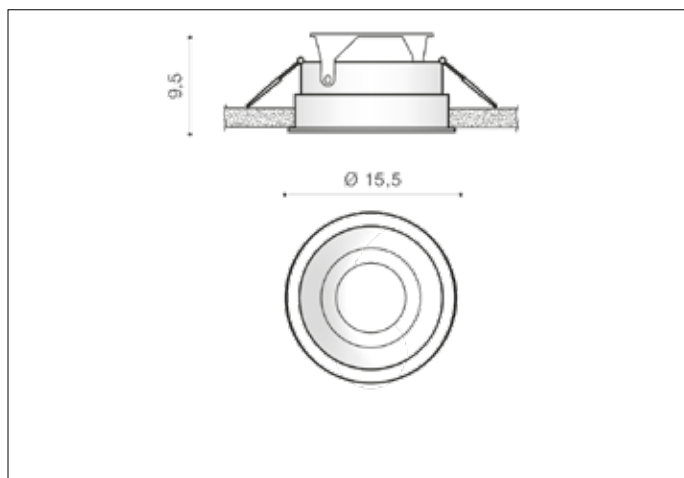

**AZzardo**<sup>®</sup>  
LIGHTING

TORRES ES111 WHITE  
AZ2684, EAN 5901238426844

## Dimensions height / width / length [cm] Product Specifications

Product	9,5 x 15,5 x N/A
Mounting inlet:	9,2 x 14,5 x N/A
Ceiling base:	N/A x N/A x N/A
Shades	N/A x N/A x N/A

Line	TECHNICAL
Type	Downlight
Type of track	N/A
Colour	White
Material	Aluminium
Light source	1
Type of socket	ES111
Lumens	N/A
Kelvins	N/A
Beam angle	N/A
Dimmable	N/A
CCT	N/A
RGB	N/A
RA	N/A
App remote control	N/A
Remote control	N/A
Voltage	230V
Power	max LED 50W
Switch location	N/A
Protection class	IP20
Tilt	45°
Rotation	N/A

## Shipping info height / width / length [cm]

BOX 1:	11 x 16 x 16,5
BOX 2:	N/A x N/A x N/A
BOX 3:	N/A x N/A x N/A
Net weight [kg]	0,25
Gross weight [kg]	0,35