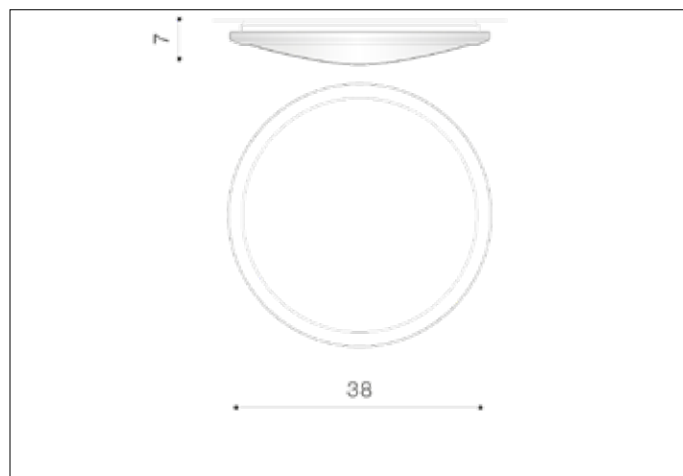

AZzardo[®]
LIGHTING

JUNONA 38 3000K CHROME
AZ2751, EAN 5901238427513

Dimensions height / width / length [cm] Product Specifications

Product	7 x 38 x N/A
Mounting inlet:	N/A x N/A x N/A
Ceiling base:	N/A x N/A x N/A
Shades	N/A x N/A x N/A

Line	TECHNICAL
Type	Top
Type of track	N/A
Colour	Chrome
Material	Metal / PC
Light source	1
Type of socket	LED INTEGRATED
Lumens	1425
Kelvins	3000
Beam angle	115°
Dimmable	N/A
CCT	N/A
RGB	N/A
RA	? 80
App remote control	N/A
Remote control	N/A
Voltage	230V
Power	24W
Switch location	N/A
Protection class	IP20
Tilt	N/A
Rotation	N/A

Shipping info height / width / length [cm]

BOX 1:	42 x 42 x 7
BOX 2:	N/A x N/A x N/A
BOX 3:	N/A x N/A x N/A
Net weight [kg]	0,92
Gross weight [kg]	1

Energy efficiency

Azzardo Sp. z o.o.
ul. Strzeszyńska 33 60-479 Poznań,
NIP: 929-185-75-07