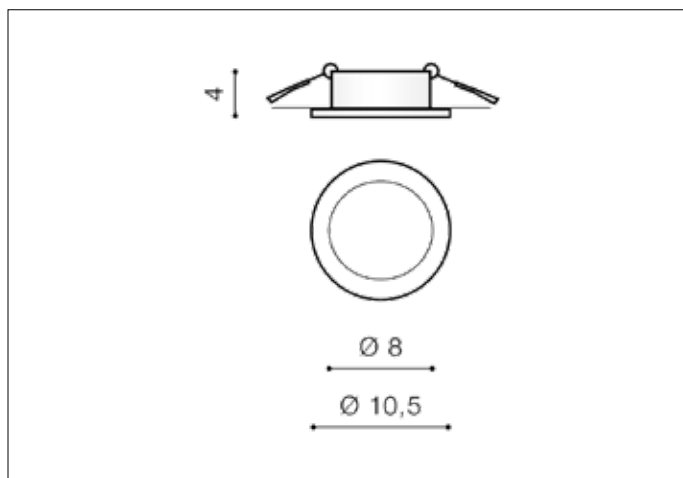

AZzardo[®]
 LIGHTING

 IBIZA BLACK/GOLD
 AZ2804, EAN 5901238428046

Dimensions height / width / length [cm] **Product Specifications**

Product	4 x 10,5 x N/A
Mounting inlet:	3,8 x 9 x N/A
Ceiling base:	N/A x N/A x N/A
Shades	N/A x N/A x N/A

Line	TECHNICAL
Type	Downlight
Type of track	N/A
Colour	Black / Gold
Material	Aluminium
Light source	1
Type of socket	GU10
Lumens	N/A
Kelvins	N/A
Beam angle	N/A
Dimmable	N/A
CCT	N/A
RGB	N/A
RA	N/A
App remote control	N/A
Remote control	N/A
Voltage	230V
Power	max LED 50W
Switch location	N/A
Protection class	IP20
Tilt	45°
Rotation	N/A

Shipping info height / width / length [cm]

BOX 1:	6,5 x 11,5 x 10,5
BOX 2:	N/A x N/A x N/A
BOX 3:	N/A x N/A x N/A
Net weight [kg]	0,16
Gross weight [kg]	0,2

Energy efficiency

N/A

 Azzardo Sp. z o.o.
 ul. Strzeszyńska 33 60-479 Poznań,
 NIP: 929-185-75-07