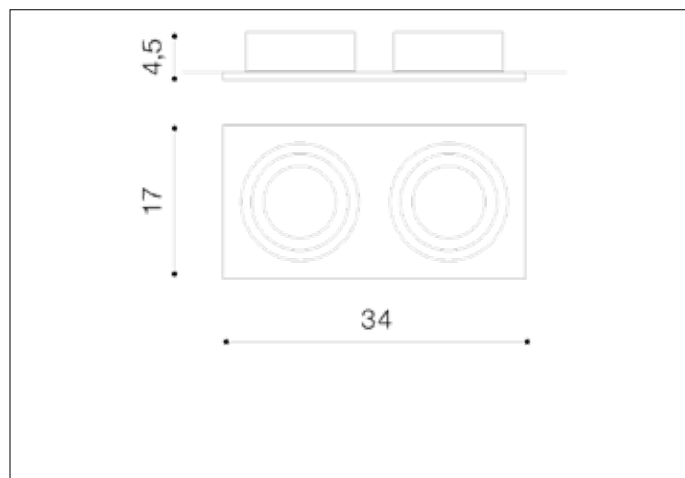

AZzardo[®]
LIGHTING

SIRO 2 BLACK/BLACK
AZ2806, EAN 5901238428060

Dimensions height / width / length [cm] Product Specifications

Product	4,5 x 34 x 17
Mounting inlet:	4,1 x 31 x 15
Ceiling base:	N/A x N/A x N/A
Shades	N/A x N/A x N/A

Line	TECHNICAL
Type	Downlight
Type of track	N/A
Colour	Black / Black
Material	Aluminium
Light source	2
Type of socket	ES111 ~ GU10
Lumens	N/A
Kelvins	N/A
Beam angle	N/A
Dimmable	N/A
CCT	N/A
RGB	N/A
RA	N/A
App remote control	N/A
Remote control	N/A
Voltage	230V
Power	max LED 40 ~ 50W
Switch location	N/A
Protection class	IP20
Tilt	45°
Rotation	N/A

Shipping info height / width / length [cm]

BOX 1:	6 x 34,5 x 20
BOX 2:	N/A x N/A x N/A
BOX 3:	N/A x N/A x N/A
Net weight [kg]	0,9
Gross weight [kg]	1

Energy efficiency

N/A

Azzardo Sp. z o.o.
ul. Strzeszyńska 33 60-479 Poznań,
NIP: 929-185-75-07