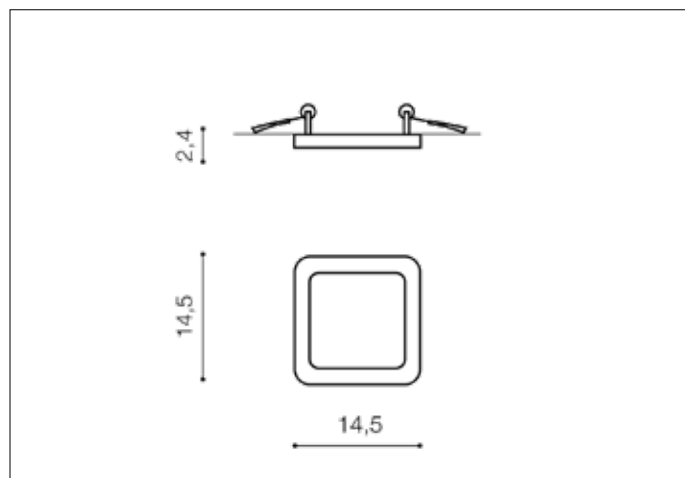

SLIM 15 SQUARE 3000K IP44 BLACK  
AZ2836, EAN 5901238428367

**Dimensions** height / width / length [cm] **Product Specifications**

Product	2,4 x 14,5 x 14,5
Mounting inlet:	2,1 x 12,5 x N/A
Ceiling base:	N/A x N/A x N/A
Shades	N/A x N/A x N/A

Line	TECHNICAL
Type	Downlight
Type of track	N/A
Colour	Black
Material	Aluminium / Acryl
Light source	1
Type of socket	LED INTEGRATED
Lumens	1000
Kelvins	3000
Beam angle	N/A
Dimmable	N/A
CCT	N/A
RGB	N/A
RA	N/A
App remote control	N/A
Remote control	N/A
Voltage	230V
Power	12W
Switch location	N/A
Protection class	IP44
Tilt	N/A
Rotation	N/A

**Shipping info** height / width / length [cm]

BOX 1:	4 x 19,5 x 15,5
BOX 2:	N/A x N/A x N/A
BOX 3:	N/A x N/A x N/A
Net weight [kg]	0,25
Gross weight [kg]	0,3

**Energy efficiency**

Azzardo Sp. z o.o.  
ul. Strzeszyńska 33 60-479 Poznań,  
NIP: 929-185-75-07