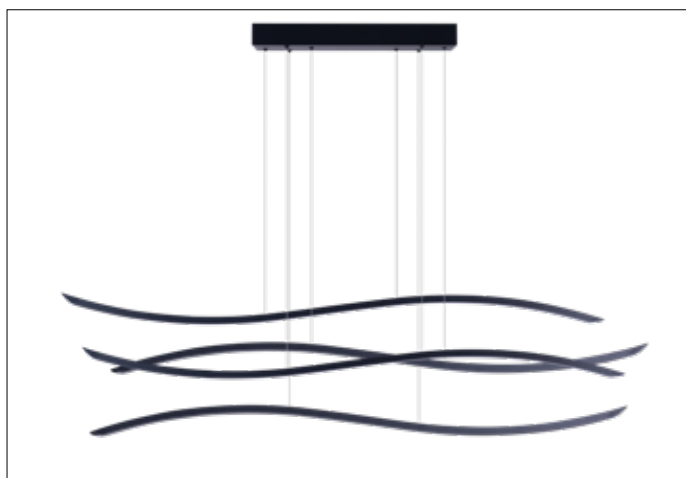

AZzardo[®]
LIGHTING

WAVES BLACK
AZ2912, EAN 5901238429128

Dimensions height / width / length [cm] Product Specifications

Product	160 x 123 x 17
Mounting inlet:	N/A x N/A x N/A
Ceiling base:	5 x 47 x 17
Shades	1,5 x 123 x N/A

Line	DECORATIVE
Type	Pendant
Type of track	N/A
Colour	Black
Material	Aluminium / Acryl
Light source	1
Type of socket	LED INTEGRATED
Lumens	4900
Kelvins	3000
Beam angle	N/A
Dimmable	YES
CCT	N/A
RGB	N/A
RA	N/A
App remote control	N/A
Remote control	N/A
Voltage	230V
Power	70W
Switch location	N/A
Protection class	IP20
Tilt	N/A
Rotation	N/A