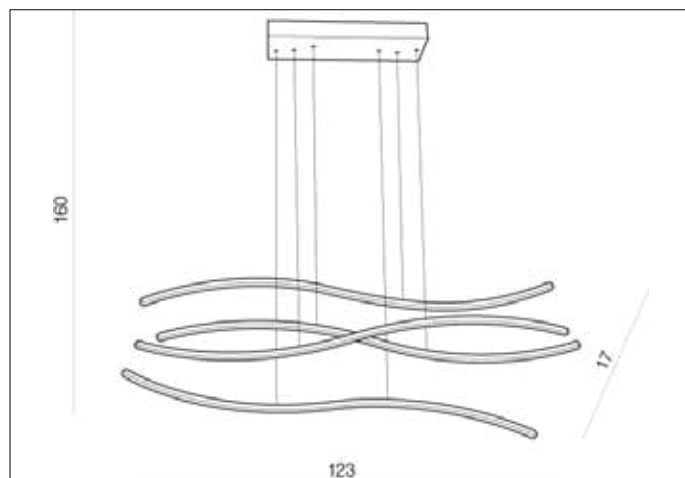

AZzardo[®]
LIGHTING

WAVES BLACK
AZ2912, EAN 5901238429128

Dimensions height / width / length [cm] Product Specifications

Product	160 x 123 x 17
Mounting inlet:	N/A x N/A x N/A
Ceiling base:	5 x 47 x 17
Shades	1,5 x 123 x N/A

Line	DECORATIVE
Type	Pendant
Type of track	N/A
Colour	Black
Material	Aluminium / Acryl
Light source	1
Type of socket	LED INTEGRATED
Lumens	4900
Kelvins	3000
Beam angle	N/A
Dimmable	YES
CCT	N/A
RGB	N/A
RA	N/A
App remote control	N/A
Remote control	N/A
Voltage	230V
Power	70W
Switch location	N/A
Protection class	IP20
Tilt	N/A
Rotation	N/A

Shipping info height / width / length [cm]

BOX 1:	17 x 128 x 25
BOX 2:	N/A x N/A x N/A
BOX 3:	N/A x N/A x N/A
Net weight [kg]	3,7
Gross weight [kg]	4,1

Energy efficiency

Azzardo Sp. z o.o.
ul. Strzeszyńska 33 60-479 Poznań,
NIP: 929-185-75-07