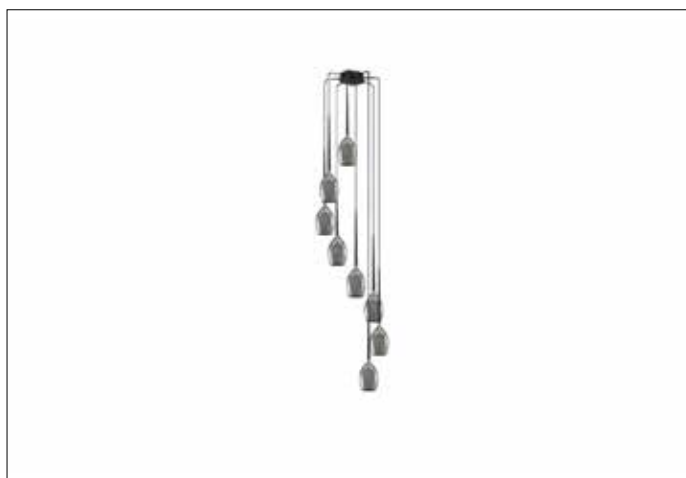

AZzardo[®]
LIGHTING

IZZA 8 SMOKY
AZ2940, EAN 5901238429401

Dimensions height / width / length [cm] Product Specifications

Product	310 x 51 x N/A
Mounting inlet:	N/A x N/A x N/A
Ceiling base:	9 x 38 x N/A
Shades	21 x 13 x N/A

Line	DECORATIVE
Type	Pendant
Type of track	N/A
Colour	Smoky
Material	Glass / Metal
Light source	8
Type of socket	E14
Lumens	N/A
Kelvins	N/A
Beam angle	N/A
Dimmable	N/A
CCT	N/A
RGB	N/A
RA	N/A
App remote control	N/A
Remote control	N/A
Voltage	230V
Power	max LED 50W
Switch location	N/A
Protection class	IP20
Tilt	N/A
Rotation	N/A