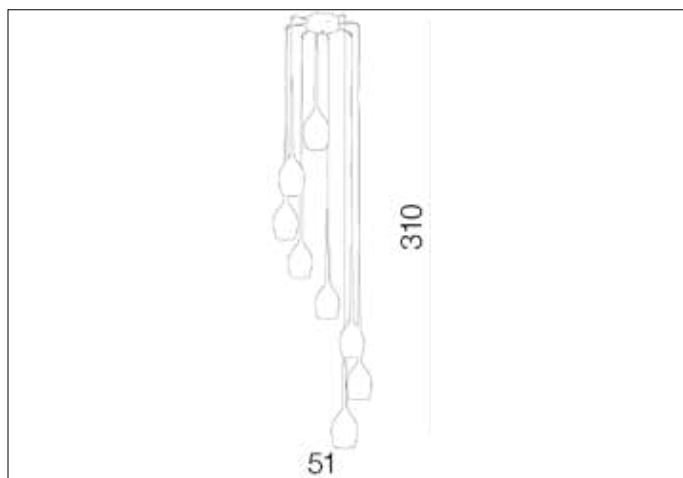

AZzardo[®]
LIGHTING

IZZA 8 SMOKY
AZ2940, EAN 5901238429401

Dimensions height / width / length [cm] Product Specifications

Product	310 x 51 x N/A
Mounting inlet:	N/A x N/A x N/A
Ceiling base:	9 x 38 x N/A
Shades	21 x 13 x N/A

Line	DECORATIVE
Type	Pendant
Type of track	N/A
Colour	Smoky
Material	Glass / Metal
Light source	8
Type of socket	E14
Lumens	N/A
Kelvins	N/A
Beam angle	N/A
Dimmable	N/A
CCT	N/A
RGB	N/A
RA	N/A
App remote control	N/A
Remote control	N/A
Voltage	230V
Power	max LED 50W
Switch location	N/A
Protection class	IP20
Tilt	N/A
Rotation	N/A

Shipping info height / width / length [cm]

BOX 1:	37 x 57 x 57
BOX 2:	N/A x N/A x N/A
BOX 3:	N/A x N/A x N/A
Net weight [kg]	7,2
Gross weight [kg]	8

Energy efficiency

N/A

Azzardo Sp. z o.o.
ul. Strzeszyńska 33 60-479 Poznań,
NIP: 929-185-75-07