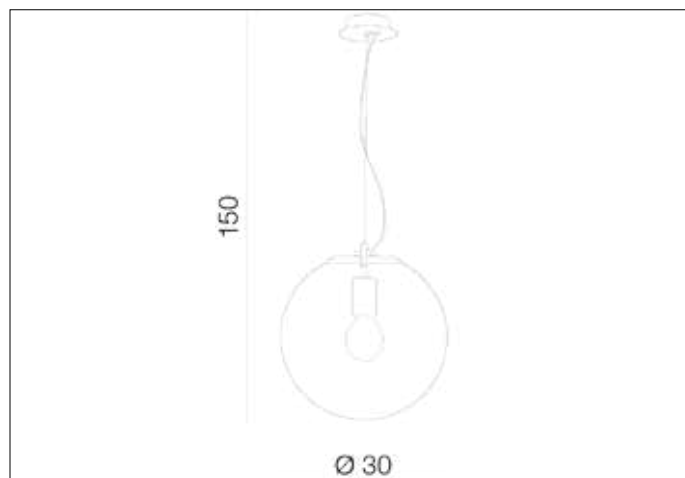

AZzardo[®]
LIGHTING

IRIS 30 COPPER
AZ3109, EAN 5901238431091

Dimensions height / width / length [cm] Product Specifications

Product	150 x 30 x N/A
Mounting inlet:	N/A x N/A x N/A
Ceiling base:	5 x 10 x N/A
Shades	30 x 30 x N/A

Line	DECORATIVE
Type	Pendant
Type of track	N/A
Colour	Copper
Material	Metal / Glass
Light source	1
Type of socket	E27
Lumens	N/A
Kelvins	N/A
Beam angle	N/A
Dimmable	N/A
CCT	N/A
RGB	N/A
RA	N/A
App remote control	N/A
Remote control	N/A
Voltage	230V
Power	max LED 40W
Switch location	N/A
Protection class	IP20
Tilt	N/A
Rotation	N/A

Shipping info height / width / length [cm]

BOX 1:	37 x 36 x 36
BOX 2:	N/A x N/A x N/A
BOX 3:	N/A x N/A x N/A
Net weight [kg]	1,7
Gross weight [kg]	1,9

Energy efficiency

N/A

Azzardo Sp. z o.o.
ul. Strzeszyńska 33 60-479 Poznań,
NIP: 929-185-75-07