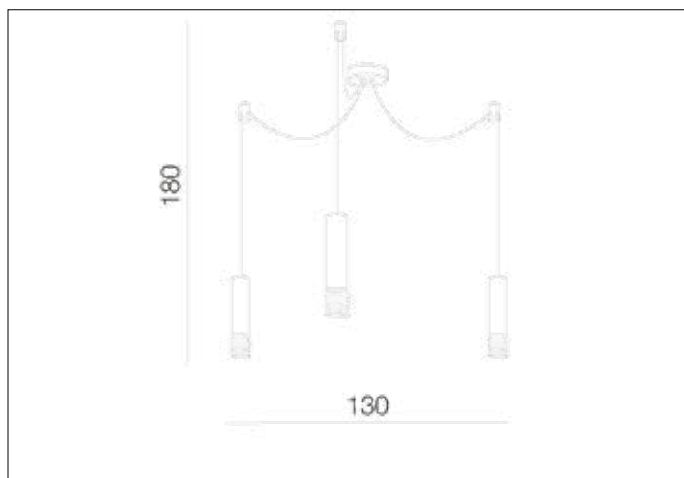

AZzardo[®]
LIGHTING

LOCUS L PENDANT 3 BLACK
AZ3402, EAN 5901238434023

Dimensions height / width / length [cm] Product Specifications

Product	180 x 130 x 130
Mounting inlet:	N/A x N/A x N/A
Ceiling base:	5 ~ 4 x 10 ~ 2 x N/A
Shades	26 x 6,4 x N/A

Line	DECORATIVE
Type	Pendant
Type of track	N/A
Colour	Black
Material	Metal
Light source	3
Type of socket	GU10
Lumens	N/A
Kelvins	N/A
Beam angle	N/A
Dimmable	N/A
CCT	N/A
RGB	N/A
RA	N/A
App remote control	N/A
Remote control	N/A
Voltage	230V
Power	max LED 35W
Switch location	N/A
Protection class	IP20
Tilt	N/A
Rotation	N/A

Shipping info height / width / length [cm]

BOX 1:	17 x 34 x 59
BOX 2:	N/A x N/A x N/A
BOX 3:	N/A x N/A x N/A
Net weight [kg]	3,3
Gross weight [kg]	3,75

Energy efficiency

N/A

Azzardo Sp. z o.o.
ul. Strzeszyńska 33 60-479 Poznań,
NIP: 929-185-75-07