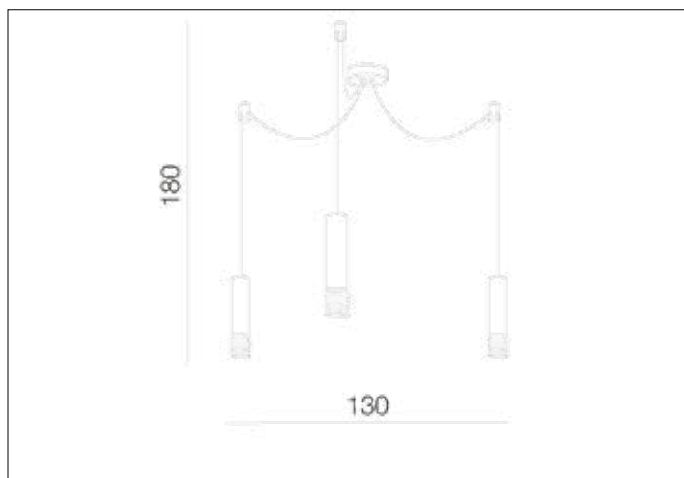

AZzardo[®]
LIGHTING

LOCUS L PENDANT 3 WHITE
AZ3403, EAN 5901238434030

Dimensions height / width / length [cm] Product Specifications

Product	180 x 130 x 130
Mounting inlet:	N/A x N/A x N/A
Ceiling base:	5 ~ 4 x 10 ~ 2 x N/A
Shades	26 x 6,4 x N/A

Line	DECORATIVE
Type	Pendant
Type of track	N/A
Colour	White
Material	Metal
Light source	3
Type of socket	GU10
Lumens	N/A
Kelvins	N/A
Beam angle	N/A
Dimmable	N/A
CCT	N/A
RGB	N/A
RA	N/A
App remote control	N/A
Remote control	N/A
Voltage	230V
Power	max LED 35W
Switch location	N/A
Protection class	IP20
Tilt	N/A
Rotation	N/A

Shipping info height / width / length [cm]

BOX 1:	17 x 34 x 59
BOX 2:	N/A x N/A x N/A
BOX 3:	N/A x N/A x N/A
Net weight [kg]	3,3
Gross weight [kg]	3,75

Energy efficiency

N/A

Azzardo Sp. z o.o.
ul. Strzeszyńska 33 60-479 Poznań,
NIP: 929-185-75-07