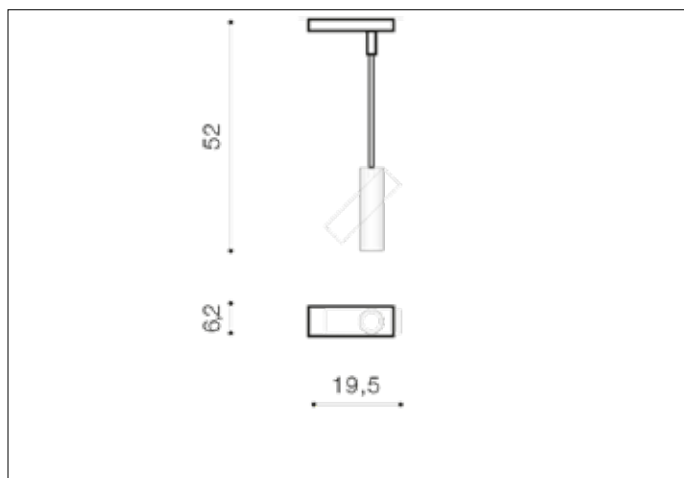

AZzardo[®]
LIGHTING

LENS SQUARE BLACK/BLACK
AZ3514, EAN 5901238435143

Dimensions height / width / length [cm] Product Specifications

Product	52 x 19,5 x 6,2
Mounting inlet:	N/A x N/A x N/A
Ceiling base:	3 x 14,5 x 6,2
Shades	19,5 x 5,7 x N/A

Line	TECHNICAL
Type	Exposed Downlight
Type of track	N/A
Colour	Black / Black
Material	Aluminium
Light source	1
Type of socket	GU10
Lumens	N/A
Kelvins	N/A
Beam angle	N/A
Dimmable	N/A
CCT	N/A
RGB	N/A
RA	N/A
App remote control	N/A
Remote control	N/A
Voltage	230V
Power	max LED 35W
Switch location	N/A
Protection class	IP20
Tilt	90°
Rotation	315°

Shipping info height / width / length [cm]

BOX 1:	43,5 x 20,5 x 6,5
BOX 2:	N/A x N/A x N/A
BOX 3:	N/A x N/A x N/A
Net weight [kg]	0,55
Gross weight [kg]	0,68

Energy efficiency

Azzardo Sp. z o.o.
ul. Strzeszyńska 33 60-479 Poznań,
NIP: 929-185-75-07