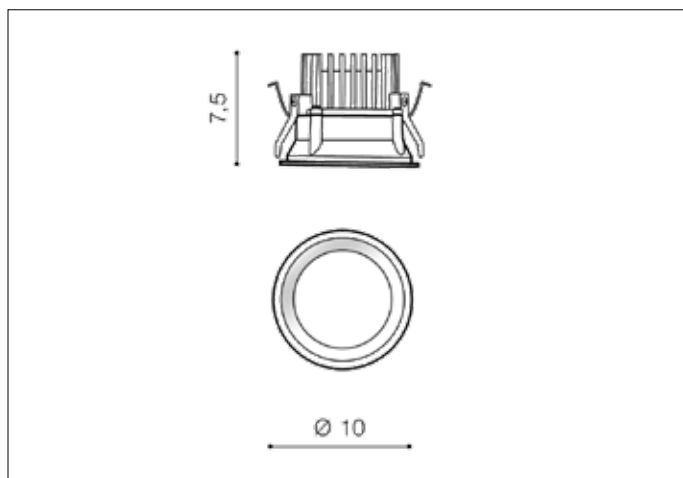

AZzardo[®]
LIGHTING

AIDA ROUND 9W 3000K WH
AZ4218, EAN 5901238442189

Dimensions height / width / length [cm] Product Specifications

Product	7,5 x 10 x N/A
Mounting inlet:	7,7 x 9,2 x N/A
Ceiling base:	N/A x N/A x N/A
Shades	N/A x N/A x N/A

Line	TECHNICAL
Type	Downlight
Type of track	N/A
Colour	White
Material	Metal / Acryl
Light source	1
Type of socket	LED INTEGRATED
Lumens	N/A
Kelvins	3000
Beam angle	82°
Dimmable	N/A
CCT	N/A
RGB	N/A
RA	? 80
App remote control	N/A
Remote control	N/A
Voltage	230V
Power	10W
Switch location	N/A
Protection class	IP20
Tilt	N/A
Rotation	N/A

Shipping info height / width / length [cm]

BOX 1:	10,5 x 10,5 x 15
BOX 2:	N/A x N/A x N/A
BOX 3:	N/A x N/A x N/A
Net weight [kg]	0,3
Gross weight [kg]	0,36

Energy efficiency

Azzardo Sp. z o.o.
ul. Strzeszyńska 33 60-479 Poznań,
NIP: 929-185-75-07