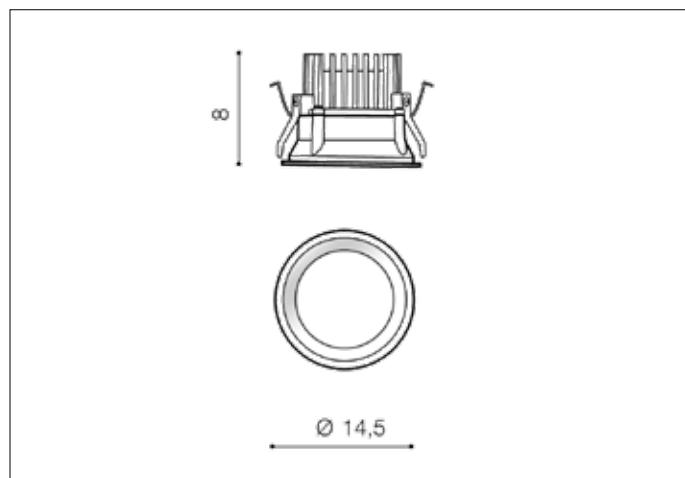

AZzardo[®]
LIGHTING

AIDA ROUND 16W 3000K BK
AZ4224, EAN 5901238442240

Dimensions height / width / length [cm] Product Specifications

Product	8 x 14,5 x N/A
Mounting inlet:	8,3 x 13 x N/A
Ceiling base:	N/A x N/A x N/A
Shades	N/A x N/A x N/A

Line	TECHNICAL
Type	Downlight
Type of track	N/A
Colour	Black
Material	Metal / Acryl
Light source	1
Type of socket	LED INTEGRATED
Lumens	N/A
Kelvins	3000
Beam angle	N/A
Dimmable	N/A
CCT	N/A
RGB	N/A
RA	? 80
App remote control	N/A
Remote control	N/A
Voltage	230V
Power	16W
Switch location	N/A
Protection class	IP20
Tilt	N/A
Rotation	N/A

Shipping info height / width / length [cm]

BOX 1:	11,5 x 15 x 18
BOX 2:	N/A x N/A x N/A
BOX 3:	N/A x N/A x N/A
Net weight [kg]	0,5
Gross weight [kg]	0,58

Energy efficiency

Azzardo Sp. z o.o.
ul. Strzeszyńska 33 60-479 Poznań,
NIP: 929-185-75-07