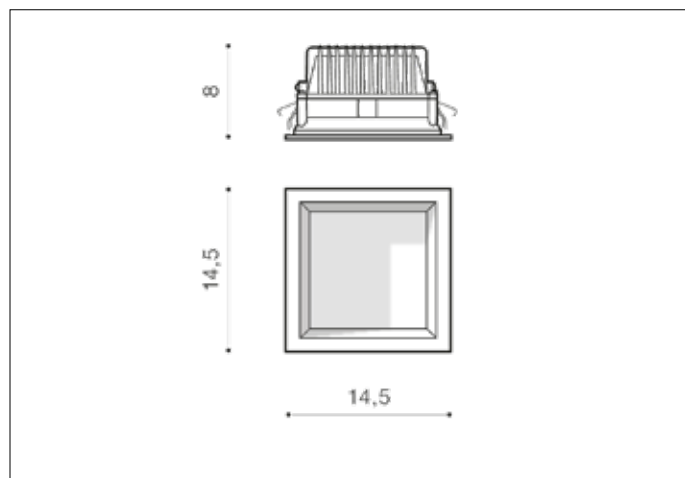

AIDA SQUARE 16W 3000K WH
AZ4228, EAN 5901238442288

Dimensions height / width / length [cm] Product Specifications

Product	8 x 14,5 x 14,5
Mounting inlet:	8,3 x 13 x 13
Ceiling base:	N/A x N/A x N/A
Shades	N/A x N/A x N/A

Line	TECHNICAL
Type	Downlight
Type of track	N/A
Colour	White
Material	Metal / Acryl
Light source	1
Type of socket	LED INTEGRATED
Lumens	N/A
Kelvins	3000
Beam angle	N/A
Dimmable	N/A
CCT	N/A
RGB	N/A
RA	? 80
App remote control	N/A
Remote control	N/A
Voltage	230V
Power	16W
Switch location	N/A
Protection class	IP20
Tilt	N/A
Rotation	N/A

Shipping info height / width / length [cm]

BOX 1:	11,5 x 15 x 18
BOX 2:	N/A x N/A x N/A
BOX 3:	N/A x N/A x N/A
Net weight [kg]	0,6
Gross weight [kg]	0,67

Energy efficiency

Azzardo Sp. z o.o.
ul. Strzeszyńska 33 60-479 Poznań,
NIP: 929-185-75-07