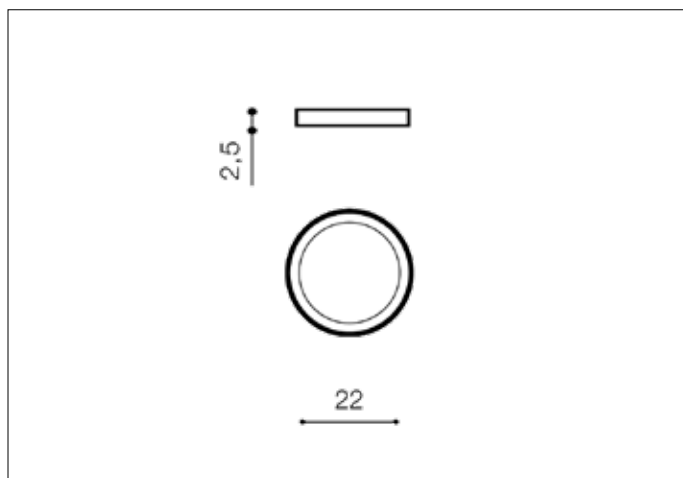

## Dimensions height / width / length [cm] Product Specifications

Product	2,5 x 22 x N/A
Mounting inlet:	N/A x N/A x N/A
Ceiling base:	N/A x N/A x N/A
Shades	N/A x N/A x N/A

Line	TECHNICAL
Type	Top
Type of track	N/A
Colour	Black / White
Material	Aluminium / PC
Light source	1
Type of socket	LED INTEGRATED
Lumens	1500
Kelvins	2800
Beam angle	115°
Dimmable	N/A
CCT	N/A
RGB	N/A
RA	? 80
App remote control	N/A
Remote control	N/A
Voltage	230V
Power	18W
Switch location	N/A
Protection class	IP20
Tilt	N/A
Rotation	N/A

## Shipping info height / width / length [cm]

BOX 1:	23 x 23 x 3
BOX 2:	N/A x N/A x N/A
BOX 3:	N/A x N/A x N/A
Net weight [kg]	0,5
Gross weight [kg]	0,64