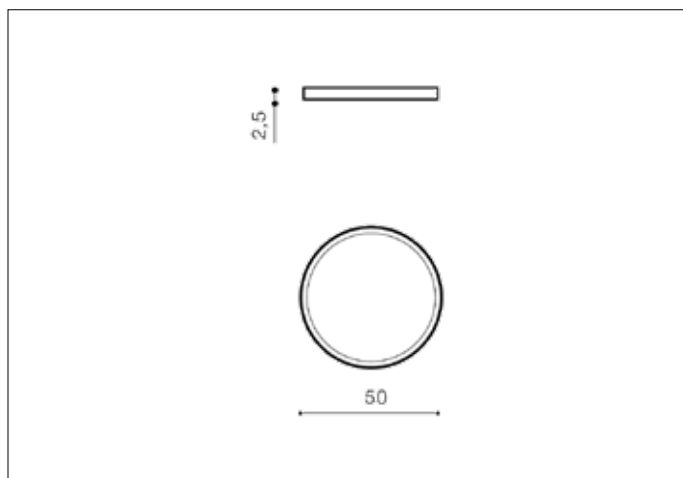

AZzardo[®]
LIGHTING

MALTA R 50 3000K BK
AZ4251, EAN 5901238442516

Dimensions height / width / length [cm] Product Specifications

Product	2,5 x 50 x N/A
Mounting inlet:	N/A x N/A x N/A
Ceiling base:	N/A x N/A x N/A
Shades	N/A x N/A x N/A

Line	TECHNICAL
Type	Top
Type of track	N/A
Colour	Black / White
Material	Aluminium / PC
Light source	1
Type of socket	LED INTEGRATED
Lumens	3150
Kelvins	2900
Beam angle	115°
Dimmable	N/A
CCT	N/A
RGB	N/A
RA	? 80
App remote control	N/A
Remote control	N/A
Voltage	230V
Power	42W
Switch location	N/A
Protection class	IP20
Tilt	N/A
Rotation	N/A

Shipping info height / width / length [cm]

BOX 1:	51 x 51 x 3
BOX 2:	N/A x N/A x N/A
BOX 3:	N/A x N/A x N/A
Net weight [kg]	2,3
Gross weight [kg]	2,7

Energy efficiency

Azzardo Sp. z o.o.
ul. Strzeszyńska 33 60-479 Poznań,
NIP: 929-185-75-07