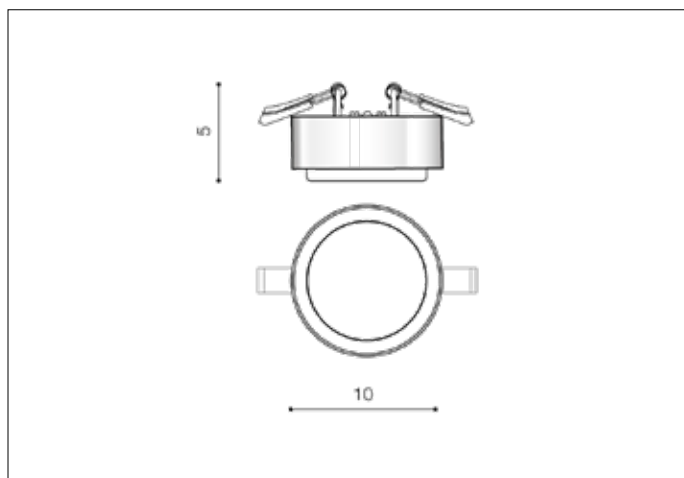

**AZzardo**<sup>®</sup>  
 LIGHTING

 KASTORIA 3000K GO  
 AZ4390, EAN 5901238443902

**Dimensions** height / width / length [cm] **Product Specifications**

Product	5 x 10 x N/A
Mounting inlet:	1,5 x 4,5 x N/A
Ceiling base:	N/A x N/A x N/A
Shades	N/A x N/A x N/A

Line	TECHNICAL
Type	Downlight
Type of track	N/A
Colour	Gold
Material	Metal / Glass
Light source	1
Type of socket	LED INTEGRATED
Lumens	N/A
Kelvins	3000
Beam angle	N/A
Dimmable	N/A
CCT	N/A
RGB	N/A
RA	? 80
App remote control	N/A
Remote control	N/A
Voltage	230V
Power	7W
Switch location	N/A
Protection class	IP44
Tilt	N/A
Rotation	N/A

**Shipping info** height / width / length [cm]

BOX 1:	6,5 x 13 x 13
BOX 2:	N/A x N/A x N/A
BOX 3:	N/A x N/A x N/A
Net weight [kg]	0,28
Gross weight [kg]	0,33

**Energy efficiency**

Azzardo Sp. z o.o.  
 ul. Strzeszyńska 33 60-479 Poznań,  
 NIP: 929-185-75-07