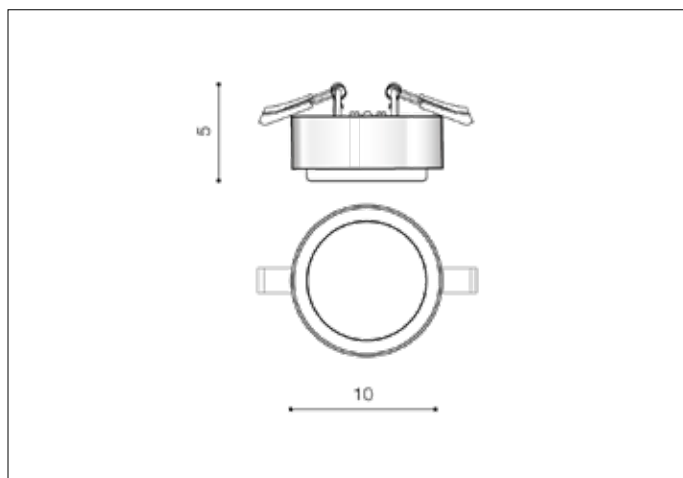

AZzardo[®]
LIGHTING

KASTORIA 3000K CH
AZ4391, EAN 5901238443919

Dimensions height / width / length [cm] Product Specifications

Product	5 x 10 x N/A
Mounting inlet:	1,5 x 4,5 x N/A
Ceiling base:	N/A x N/A x N/A
Shades	N/A x N/A x N/A

Line	TECHNICAL
Type	Downlight
Type of track	N/A
Colour	Chrome
Material	Metal / Glass
Light source	1
Type of socket	LED INTEGRATED
Lumens	N/A
Kelvins	3000
Beam angle	N/A
Dimmable	N/A
CCT	N/A
RGB	N/A
RA	? 80
App remote control	N/A
Remote control	N/A
Voltage	230V
Power	7W
Switch location	N/A
Protection class	IP44
Tilt	N/A
Rotation	N/A

Shipping info height / width / length [cm]

BOX 1:	6,5 x 13 x 13
BOX 2:	N/A x N/A x N/A
BOX 3:	N/A x N/A x N/A
Net weight [kg]	0,28
Gross weight [kg]	0,33

Energy efficiency

Azzardo Sp. z o.o.
ul. Strzeszyńska 33 60-479 Poznań,
NIP: 929-185-75-07