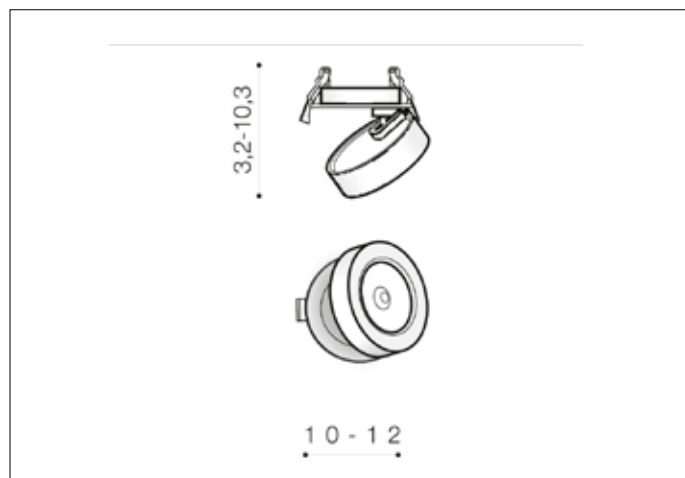

AZzardo[®]
 LIGHTING

 FRIDA 12W 3000K WH
 AZ4529, EAN 5901238445296

Dimensions height / width / length [cm] **Product Specifications**

| | |
|-----------------|---------------------------|
| Product | 3,2 ~ 10,3 x 10 ~ 12 x 10 |
| Mounting inlet: | 3,5 x 7,7 x N/A |
| Ceiling base: | N/A x N/A x N/A |
| Shades | 2,3 x 10 x N/A |

Shipping info height / width / length [cm]

| | |
|-------------------|-----------------|
| BOX 1: | 9 x 10 x 10 |
| BOX 2: | N/A x N/A x N/A |
| BOX 3: | N/A x N/A x N/A |
| Net weight [kg] | 0,34 |
| Gross weight [kg] | 0,39 |