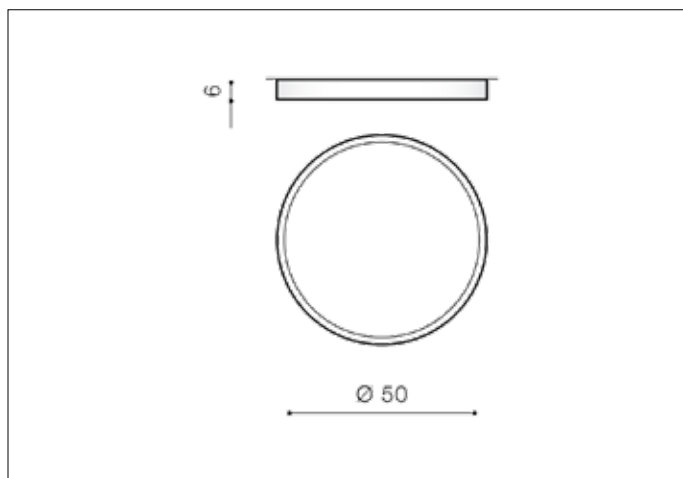

AZzardo[®]
LIGHTING

MONZA R 50 CCT + REMOTE CONTROL (WH)

AZ4766, EAN 5901238447665

Dimensions height / width / length [cm] Product Specifications

Product	6 x 50 x N/A
Mounting inlet:	N/A x N/A x N/A
Ceiling base:	N/A x N/A x N/A
Shades	N/A x N/A x N/A

Line	TECHNICAL
Type	Exposed Downlight
Type of track	N/A
Colour	White
Material	Aluminium / Acryl
Light source	1
Type of socket	LED INTEGRATED
Lumens	5500
Kelvins	3000 ~ 4000 ~ 6000
Beam angle	N/A
Dimmable	YES
CCT	YES
RGB	N/A
RA	N/A
App remote control	N/A
Remote control	YES
Voltage	230V
Power	80W
Switch location	N/A
Protection class	IP20
Tilt	N/A
Rotation	N/A

Shipping info height / width / length [cm]

BOX 1:	8,5 x 55 x 55
BOX 2:	N/A x N/A x N/A
BOX 3:	N/A x N/A x N/A
Net weight [kg]	2,8
Gross weight [kg]	3

Energy efficiency

Azzardo Sp. z o.o.
ul. Strzeszyńska 33 60-479 Poznań,
NIP: 929-185-75-07