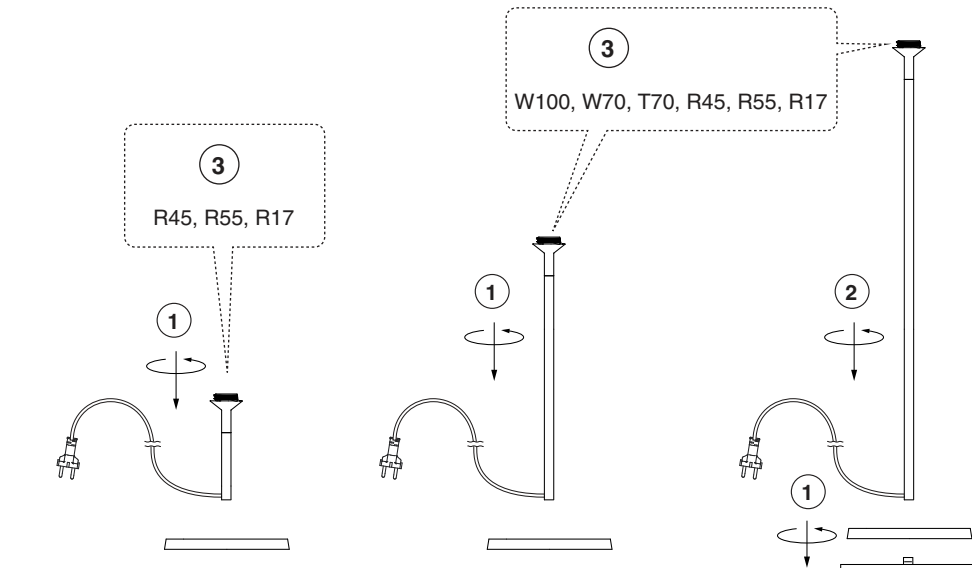

Options

TECHNICAL FEATURES

1 X E27 MAX 15W LED no incl.

Together
we take care
of the planet

Together we take care of the planet.

This is why we reduce paper consumption. Please refer to the safety, maintenance and warranty instructions at www.faro.es. If you cannot access it, call us at +34 937 723 965 or write to export@faro.es.