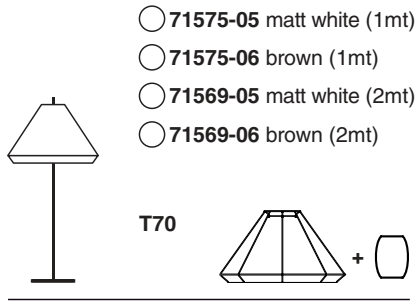

Options

TECHNICAL FEATURES

1 X E27 MAX 15W LED no incl.

Together
we take care
of the planet

Together we take care of the planet.

This is why we reduce paper consumption. Please refer to the safety, maintenance and warranty instructions at www.faro.es. If you cannot access it, call us at +34 937 723 965 or write to export@faro.es.