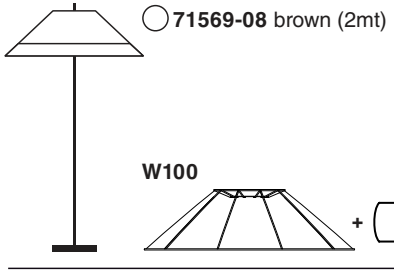

Options

TECHNICAL FEATURES

1 X E27 MAX 15W LED no incl.

Together
we take care
of the planet

Together we take care of the planet.

This is why we reduce paper consumption. Please refer to the safety, maintenance and warranty instructions at www.faro.es. If you cannot access it, call us at +34 937 723 965 or write to export@faro.es.