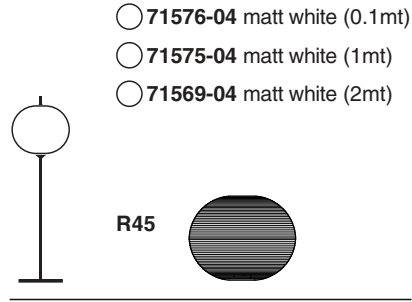

Options

TECHNICAL FEATURES

1 X E27 MAX 15W LED no incl.

Together
we take care
of the planet

Together we take care of the planet.

This is why we reduce paper consumption. Please refer to the safety, maintenance and warranty instructions at www.faro.es. If you cannot access it, call us at +34 937 723 965 or write to export@faro.es.