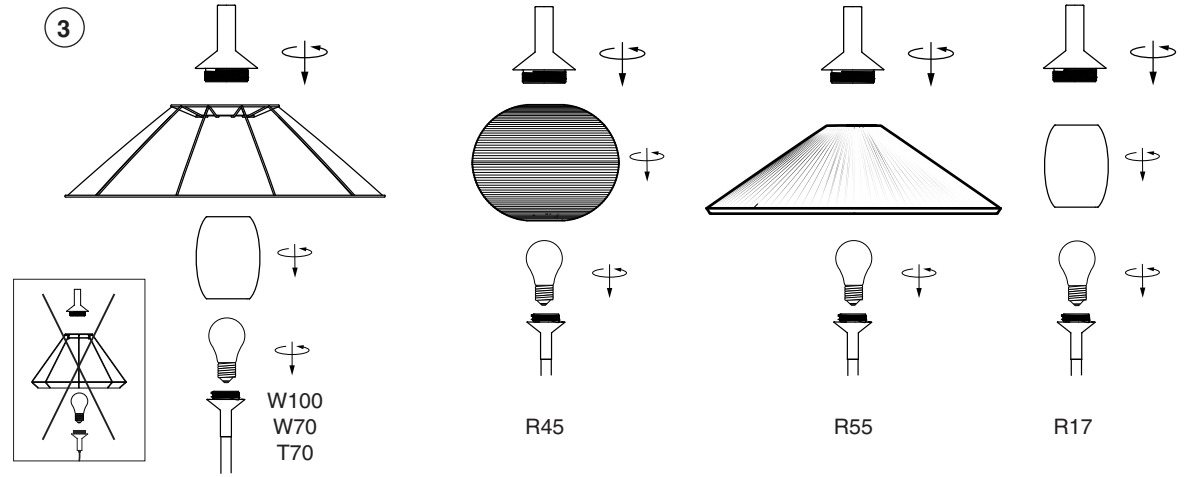

Options

TECHNICAL FEATURES

1 X E27 MAX 15W LED no incl.

Together
we take care
of the planet

Together we take care of the planet.

This is why we reduce paper consumption. Please refer to the safety, maintenance and warranty instructions at www.faro.es. If you cannot access it, call us at +34 937 723 965 or write to export@faro.es.