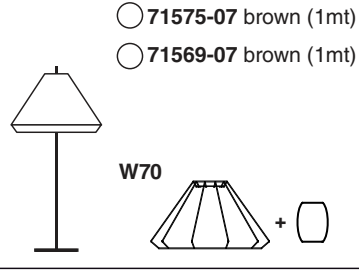

Options

TECHNICAL FEATURES

1 X E27 MAX 15W LED no incl.

Together
we take care
of the planet

Together we take care of the planet.

This is why we reduce paper consumption. Please refer to the safety, maintenance and warranty instructions at www.faro.es. If you cannot access it, call us at +34 937 723 965 or write to export@faro.es.