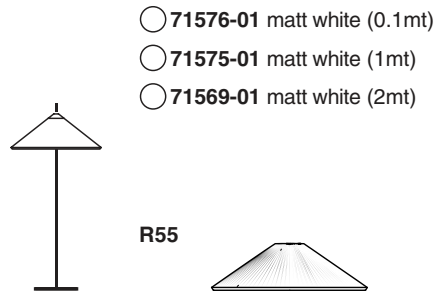

Options

TECHNICAL FEATURES

1 X E27 MAX 15W LED no incl.

Together
we take care
of the planet

Together we take care of the planet.

This is why we reduce paper consumption. Please refer to the safety, maintenance and warranty instructions at www.faro.es. If you cannot access it, call us at +34 937 723 965 or write to export@faro.es.