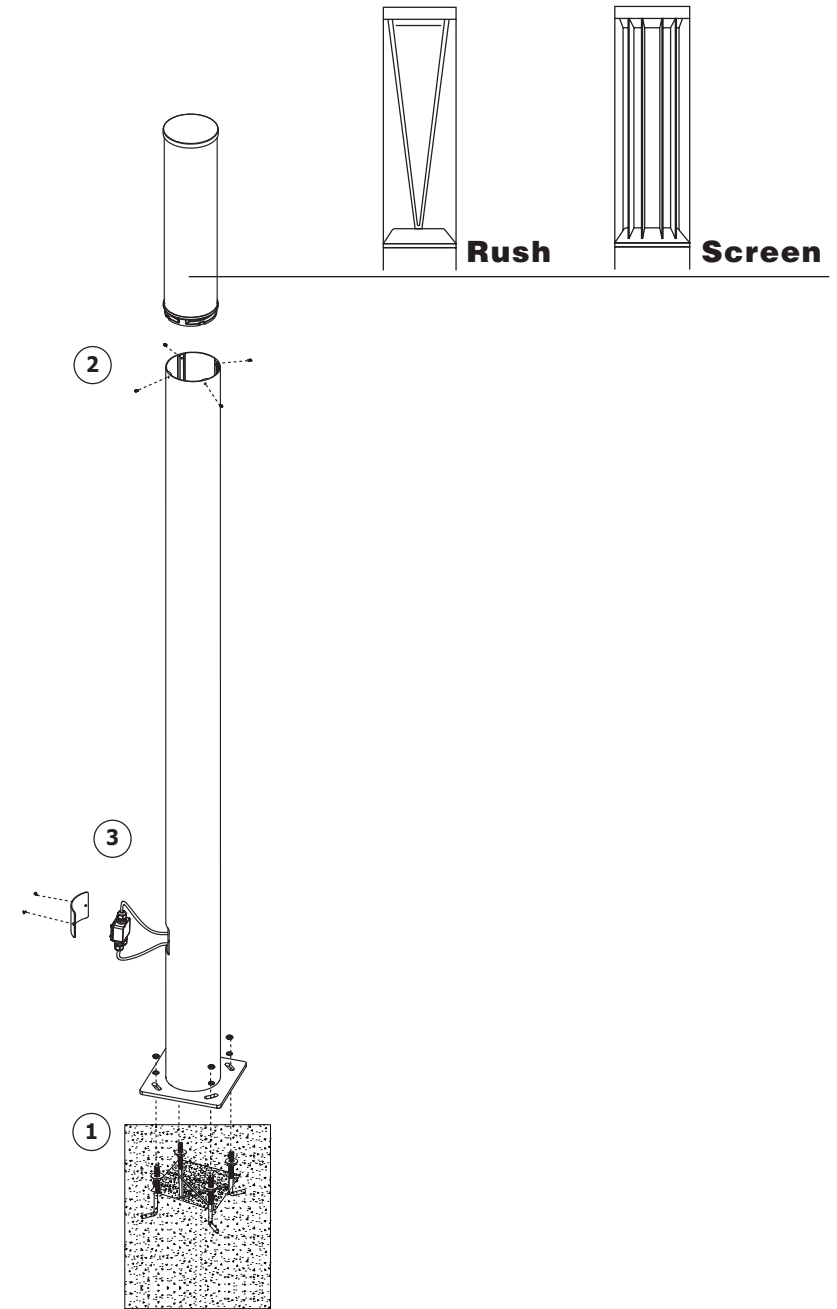

CCT (options see www.faro.es)

LENS (options see www.faro.es)

2700K CRI90 | 3000K CRI90 | 4000K CRI90

360° | 360° Wide | 180°

Together
we take care
of the planet

Together we take care of the planet. This is why we reduce paper consumption. Please refer to the safety, maintenance and warranty instructions at www.faro.es. If you cannot access it, call us at +34 937 723 965 or write to export@faro.es.