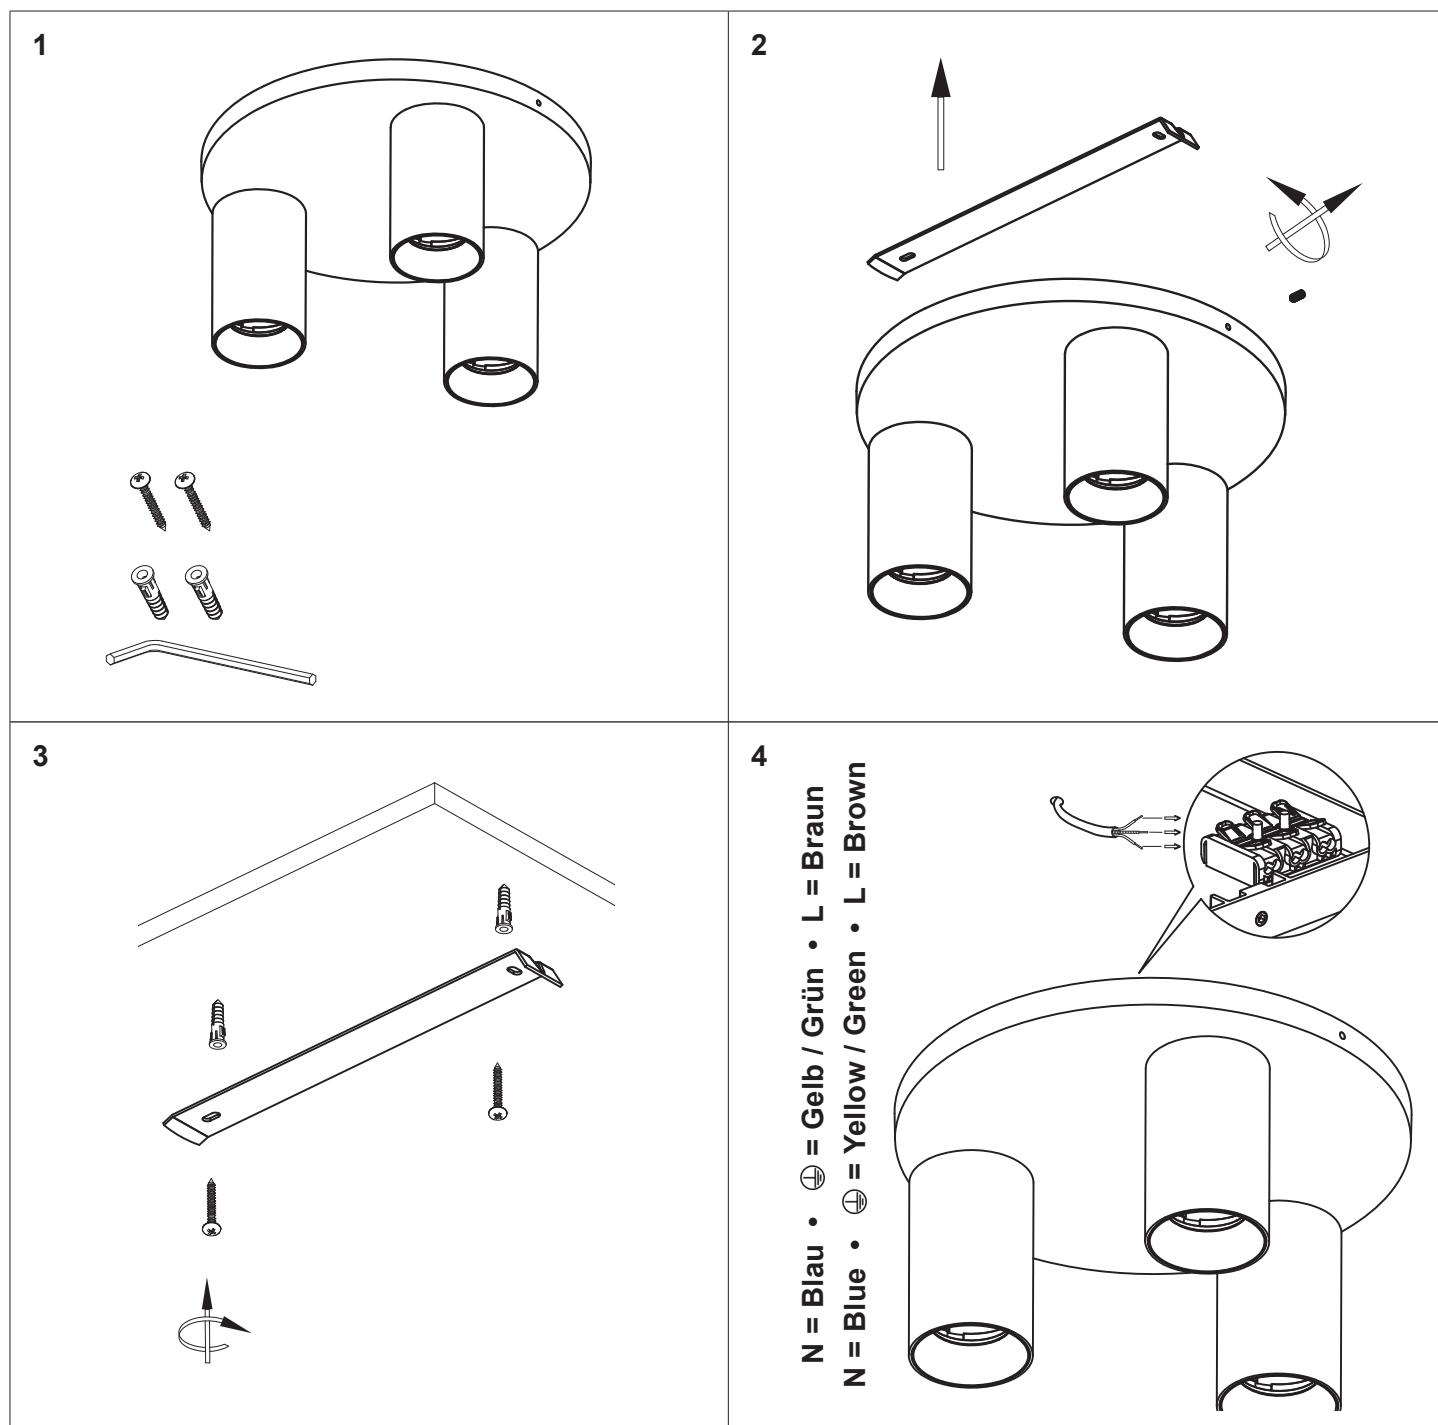

Artikel Nr. / Article No.: 348255 / 348256

Deckenaufbauleuchte, Can Tilt rund / Surface-mounted ceiling light, Can Tilt round
220-240V AC/50-60Hz, 3x max. 7,5 W GU10

Achtung! Für diese Arbeiten müssen Sie die Spannungsversorgung trennen.
Attention! For this work you must turn off the power supply.