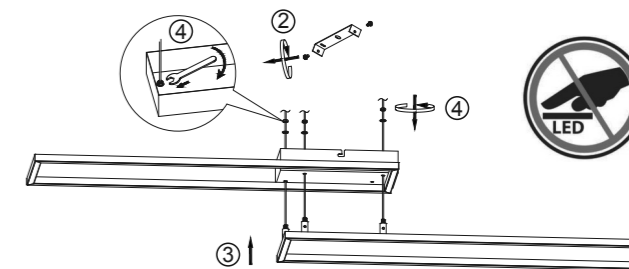

LED 20 W
2.400 lm
45 W
2.400 lm
t 20.000 h
T_K 2.700 - 5.000 K
15.000 x
<0,5 s

998556	
	230V / 50Hz~
LED	2x LED-Board 24V DC / 20W
1x	2x AAA 1,5V
2x	2x
1x	1x

LeuchtenDirekt

LeuchtenDirekt GmbH
Olakenweg 36 · D-59457 Werl

+49(0)2922 9721 9290

Kundenservice@neuhaus-group.de

www.leuchtdirekt.de

998556 - IVEN