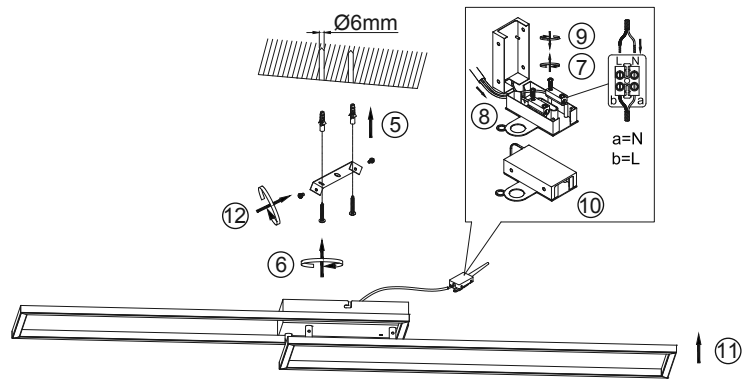

DE

Anleitung für die Fernbedienung

1. Ein / Aus
2. Farbtemperatur ändern
3. Nachtlicht (gelb 5%)
4. Leuchte nach 1 Minute ausschalten
5. Erhöhen der Farbtemperatur
6. Reduzieren der Farbtemperatur
7. Hochdimmen der Helligkeit
  Kurzes Drücken: maximale Helligkeit
8. Reduzieren der Helligkeit
  Kurzes Drücken: minimale Helligkeit

Technische Daten

Betriebsspannung: 3V DC
Betriebsstrom: <15mA
Reichweite der Fernbedienung: >6m
Fernbedienung: Infrarot
Batterie: 2x 1,5V AAA

GB

Remote Control Instructions

1. On / Off
2. Change color temperature
3. Night light (yellow 5%)
4. Turn off the light after 1 minute
5. Increase color temperature
6. Reduce color temperature
7. Dim up the brightness (max. 100%)
  Short press: max. brightness
8. Dim down the brightness (min. 5%)
  Short press: min. brightness

Specifications

Operation voltage: 3V DC
Operation current: <15mA
Remote distance: > 6m
Remote Control: Infrared
Battery: 2x 1,5V AAA