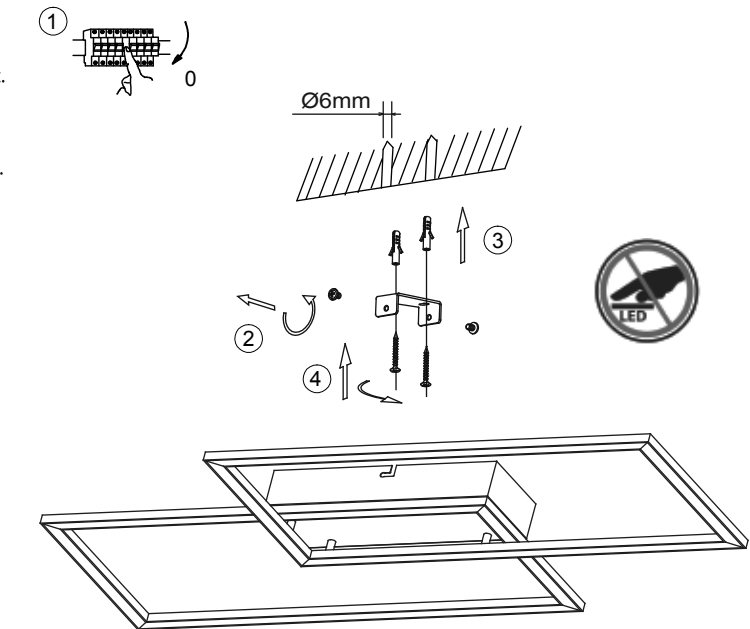

HU Ez a termék <E> energiahatákonysági osztályba tartozó fényforrások tartalmaz.

IT Questo prodotto contiene sorgenti luminose della classe di efficienza energetica <E>.

LT Šis produktas yra su šviesos šaltiniai, kurio energinio efektyvumo klasė yra <E>.

LV Šis izstrādājums satur gaismas avoti, kas atbilst energoefektivitātes klasei <E>.

NL Dit product bevat lichtbronnen van energie-efficiëntieklasse <E>.

NO Dette produktet inneholder lyskilder i energieffektivitetsklasse <E>.

PL Produkt ten zawiera źródła światła o klasie efektywności energetycznej <E>.

PT Este produto contém fontes de luz da classe de eficiência energética <E>.

RO Acest produs conține surse de lumină din clasa de eficiență energetică <E>.

RU Данное изделие содержит источники света класса энергоэффективности <E>.

SK Tento výrobok obsahuje svetelné zdroje triedy energetickej efektivity <E>.

SL Ta izdelek vsebuje viri svetlobe razreda energijske učinkovitosti <E>.

SR Ovaj proizvod sadrži izvori svjetlosti energetske klase <E>.

SV Denna produkt innehåller ljuskällor i energieffektivitetsklass <E>.

TR Bu ürün, enerji verimliliği sınıfına sahip ışık kaynakları içerir <E>.

LED 13,7 W

1.750 lm

30 W

1.250lm

t 25.000 h

T_k 2.700 - 5000 K

15.000 x

<0,5 s

996815

230V / 50Hz~

LED 2x LED-Board 24V DC/13,7W