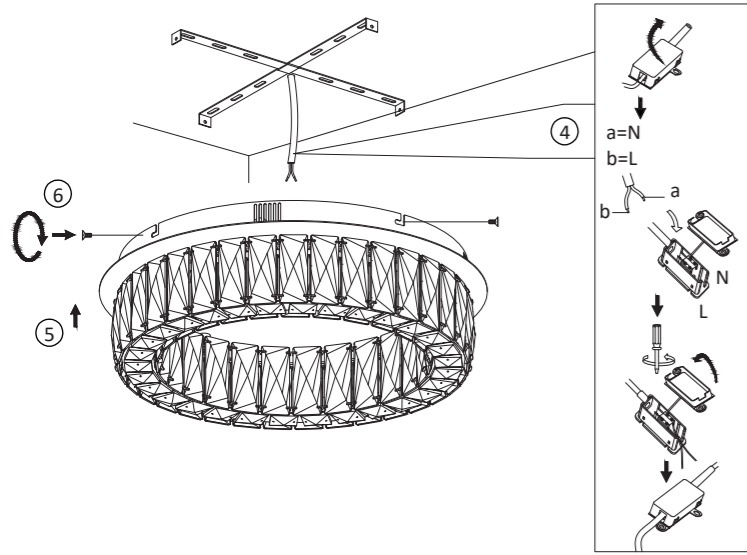

Memoryfunktion

Wird die Leuchte über den Wandschalter aus und nach >3 Sekunden wieder eingeschaltet, leuchtet Sie in dem zuletzt eingeschalteten Helligkeit

Memory function

If you turn off the lamp via wall switch and turn on after >3 seconds, the light lights up in the last brightness

Wandschalter-Funktion:

Durch mehrmaliges, schnelles Ein-und Ausschalten, kann die Helligkeit 3-stufig geändert werden: (100%-40%-10%)

Wall switch function

The brightness can be changed in 3 steps by switching on/off several times quickly: (100%-40%-10%)