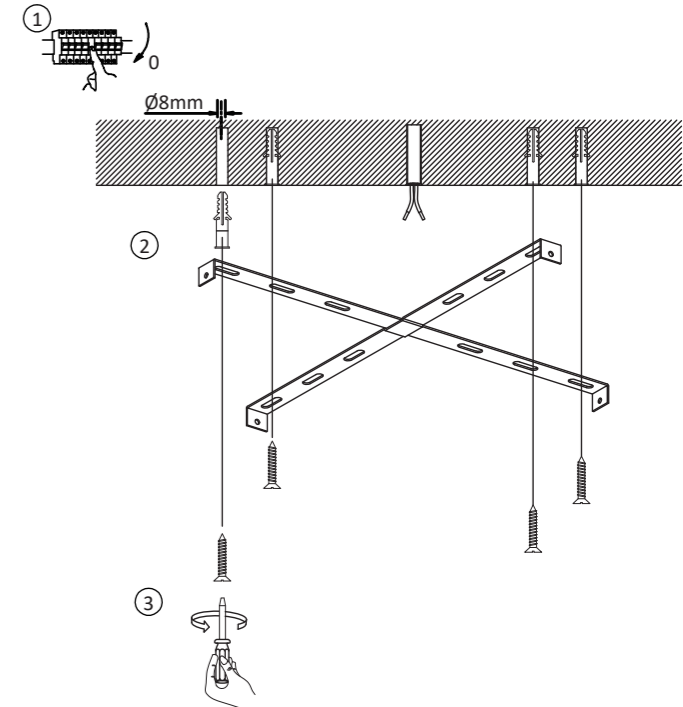

JUST LIGHT.

900181 - KULUNKA

DE

DE Dieses Produkt enthält eine Lichtquelle der Energieeffizienzklasse <E>.

GB This product contains a light source of energy efficiency class <E>.

FR Ce produit comprend une source de lumière de classe d'efficacité énergétique <E>

ES Este producto contiene una fuente de luz de la clase de eficiencia energética <E>.

HR Ovaj proizvod sadrži izvor svjetlosti energetskog razreda <E>.

HU Ez a termék <E> energiahatékonysági osztályba tartozó fényforrást tartalmaz.

IT Questo prodotto contiene una sorgente luminosa della classe di efficienza energetica <E>.

NL Dit product bevat een lichtbron van energie-efficiëntieklasse <E>.

GB

FR

ES

HR

HU

IT

NL

LED 21,5 W
2.800 lm

24 W
2.100 lm

t 25.000 h

T_K 3.000 K

15.000 x

< 0,5 s

900181

230V / 50Hz~

LED 1x LED-Board 36V DC/21,5W

4x 4x

JUST LIGHT.

JUST LIGHT GmbH

Olakenweg 36 · D-59457 Werl

+49(0)2922 9721 9290

Kundenservice@neuhaus-group.de

www.just-light.info