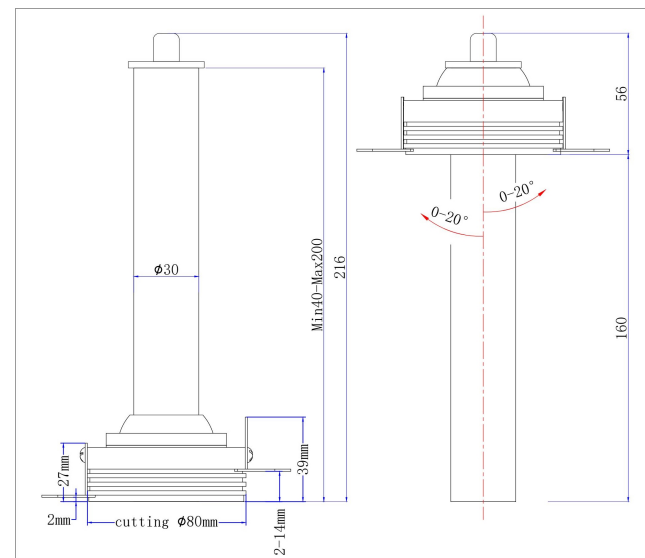

Instruction

C140TRS-L200-7W3K-W

MAX 7W
460 Lumen

Model: C140TRS-L200-7W3K-

Collection: Ceiling & Wall

Focus T
Recessed