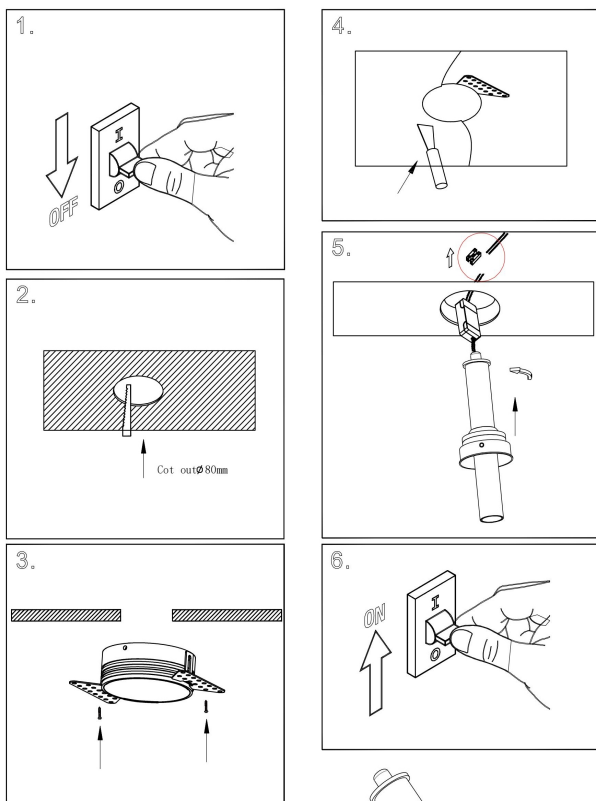

Instruction

C140TRS-L200-7W3K-W

MAX 7W
460 Lumen

Model: C140TRS-L200-7W3K-

Collection: Ceiling & Wall

Focus T
Recessed