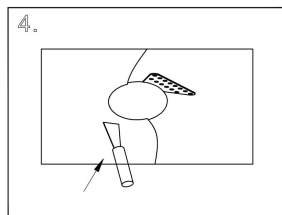

Instruction

C140TRS-L300-7W3K-B

MAX 7W
460 Lumen

Model: C140TRS-L300-7W3K-

Collection: Ceiling & Wall

Focus T
Recessed