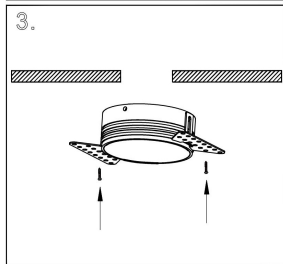

Instruction

C140TRS-L300-7W3K-B

MAX 7W
460 Lumen

Model: C140TRS-L300-7W3K-

Collection: Ceiling & Wall

Focus T
Recessed