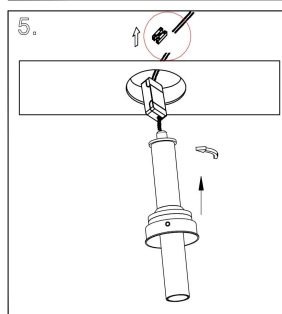

Instruction

C140TRS-L300-7W3K-B

MAX 7W
460 Lumen

Model: C140TRS-L300-7W3K-

Collection: Ceiling & Wall

Focus T
Recessed