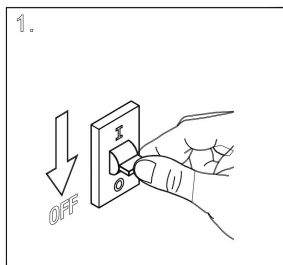

Instruction

C140TRS-L300-7W3K-B

MAX 7W
460 Lumen

Model: C140TRS-L300-7W3K-

Collection: Ceiling & Wall

Focus T
Recessed