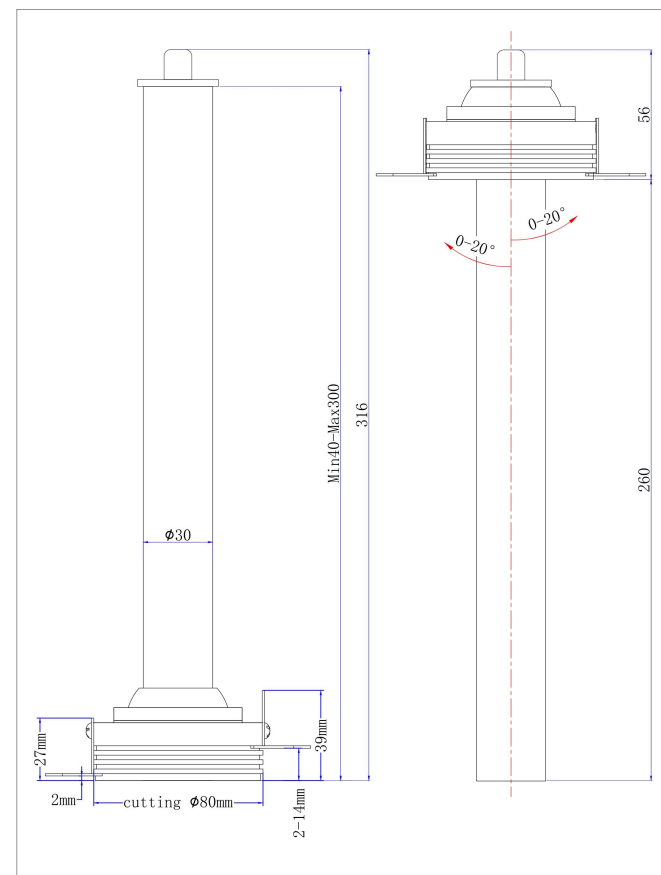

Instruction

C140TRS-L300-7W3K-B

MAX 7W
460 Lumen

Model: C140TRS-L300-7W3K-

Collection: Ceiling & Wall

Focus T
Recessed