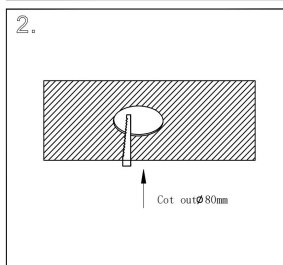

Instruction

C140TRS-L300-7W3K-B

MAX 7W
460 Lumen

Model: C140TRS-L300-7W3K-

Collection: Ceiling & Wall

Focus T
Recessed