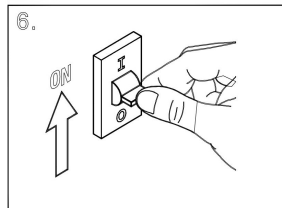

Instruction

C140TRS-L300-7W3K-B

MAX 7W
460 Lumen

Model: C140TRS-L300-7W3K-

Collection: Ceiling & Wall

Focus T
Recessed