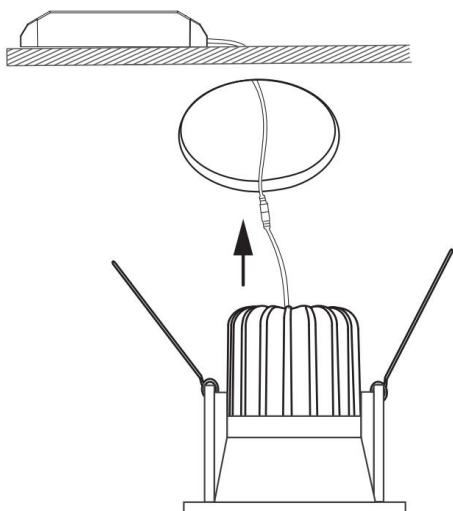

1

2

3

MAX 6W
440 Lumen

Model: DL034-01-06W4K-D-W

Collection: Downlight

Zoom
Resessed

This product contains a light source of
energy efficiency class G