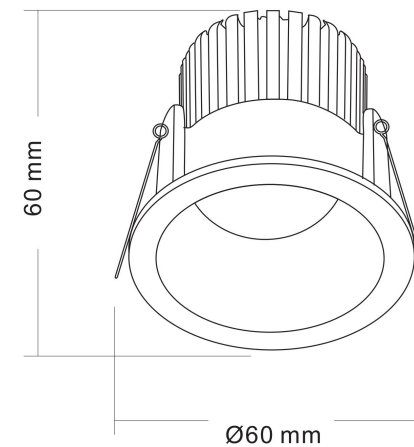

1

2

3

MAX 6W
440 Lumen

Model: DL034-01-06W4K-D-W

Collection: Downlight

Zoom
Resessed

This product contains a light source of
energy efficiency class G