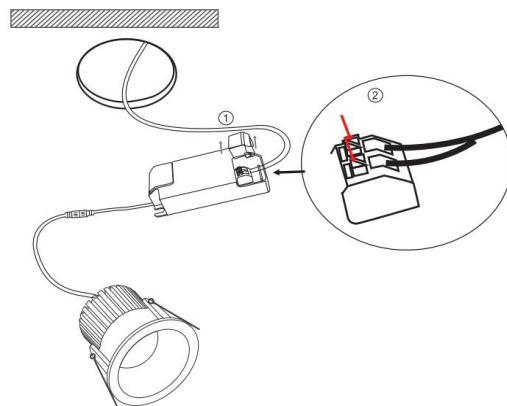

1

2

3

MAX 6W
440 Lumen

Model: DL034-01-06W4K-D-W

Collection: Downlight

Zoom
Resessed

This product contains a light source of
energy efficiency class G