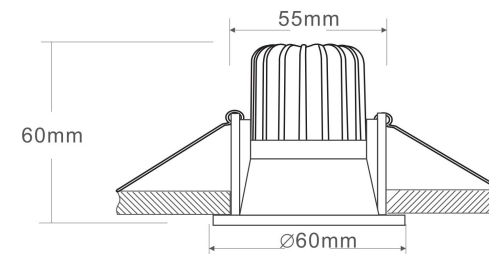

1

2

3

MAX 6W
440 Lumen

Model: DL034-01-06W4K-D-W

Collection: Downlight

Zoom
Resessed

This product contains a light source of
energy efficiency class G