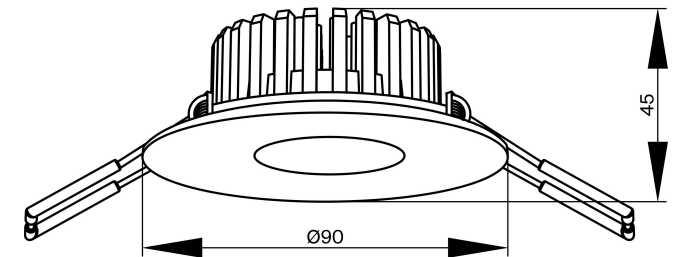

TO cut hole on the ceiling

MAX 7W  
500 Lumen

Model: DL038-2-L7B4K

Collection: Downlight

Zen  
Resessed

This product contains a light source of  
energy efficiency class G