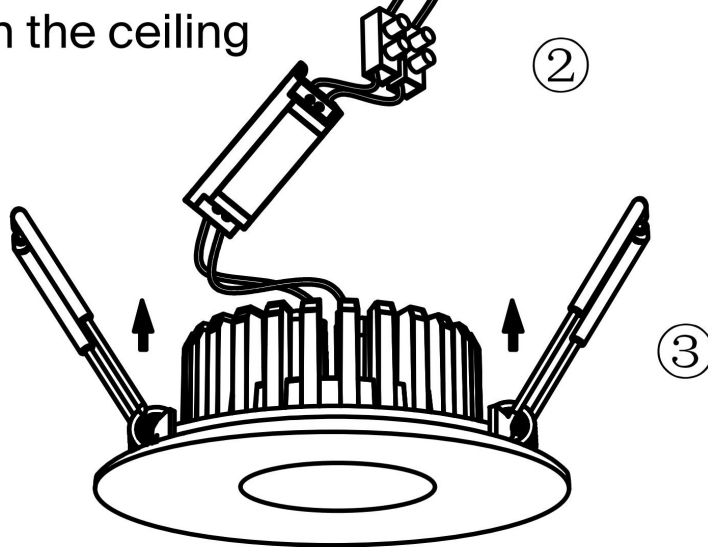

TO cut hole on the ceiling

MAX 7W  
500 Lumen

Model: DL038-2-L7B4K

Collection: Downlight

Zen  
Resessed

This product contains a light source of  
energy efficiency class G