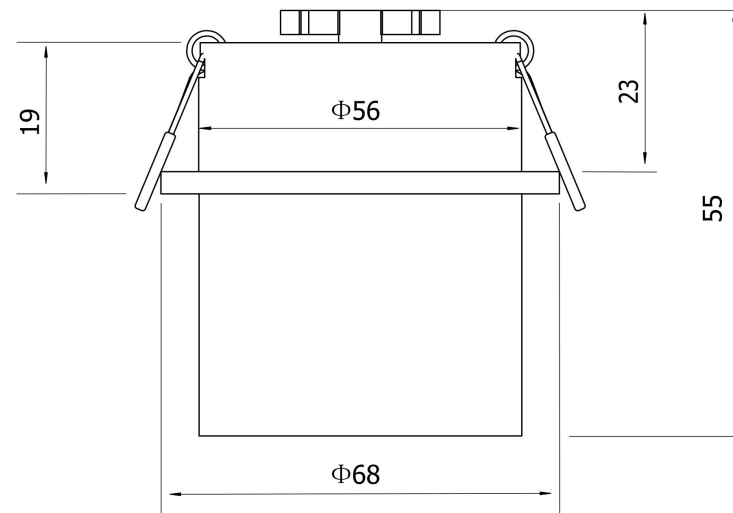

Cut out (mm):  $\varnothing 65$

1xGU10 12W

Model: DL050-01GB

Collection: Downlight

Reif  
Recessed