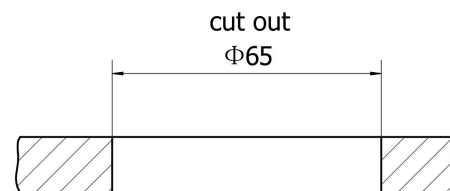

Cut out (mm):  $\varnothing 65$

1xGU10 12W

Model: DL050-01GB

Collection: Downlight

Reif  
Recessed