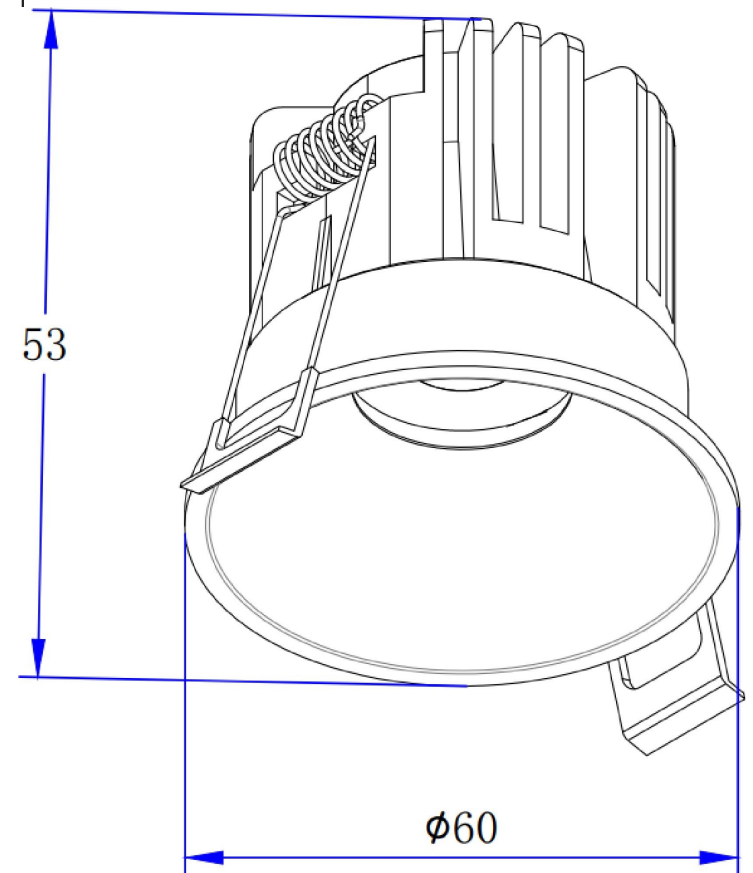

Instruction

DL058-7W3K-B

MAX 7W
450 Lumen

Model: DL058-7W3K-B

Collection: Downlight

Round
Recessed