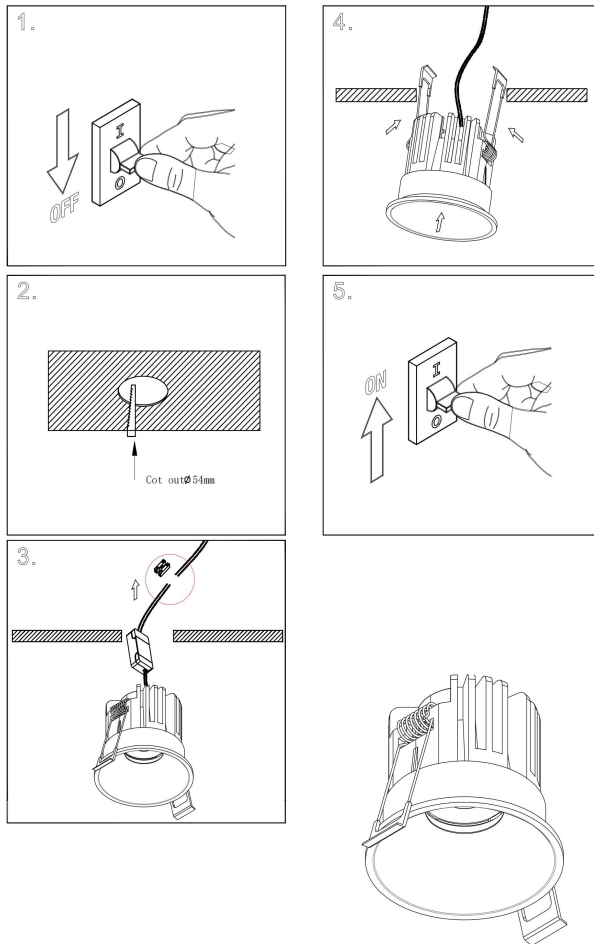

Instruction

DL058-7W3K-B

MAX 7W
450 Lumen

Model: DL058-7W3K-B

Collection: Downlight

Round
Recessed