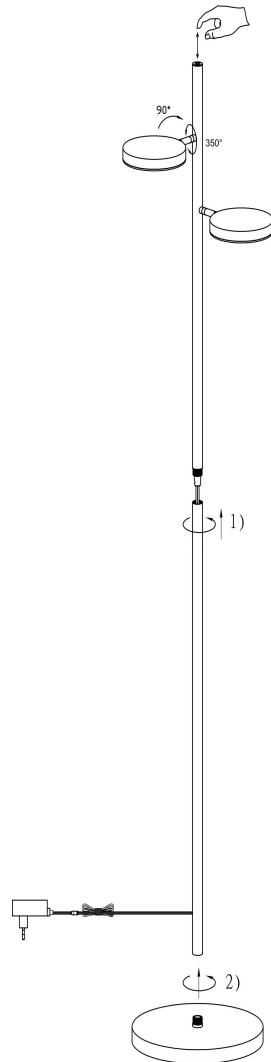

Instruction

MOD070FL-L12B3K

MAX 12W
1 000 Lumen

Model: MOD070FL-L12B3K

Collection: Modern

Series: Fad
Stehleuchte

This product contains a light source of the energy efficiency class G