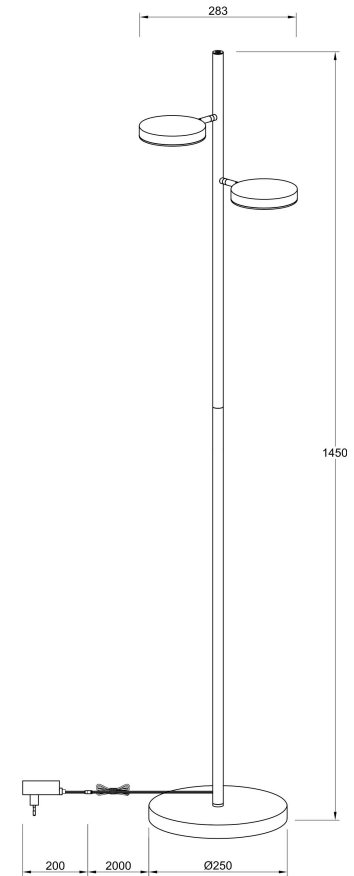

Instruction

MOD070FL-L12B3K

MAX 12W
1 000 Lumen

Model: MOD070FL-L12B3K

Collection: Modern

Series: Fad
Stehleuchte

This product contains a light source of the energy efficiency class G