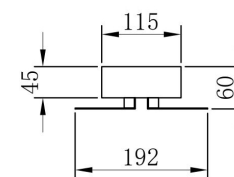

Instruction

MOD179WL-L22W4K1

MAX 23W
800 Lumen

Model: MOD179WL-L22W4K1

Collection: Modern

Series: Skyline

Wall Lamps