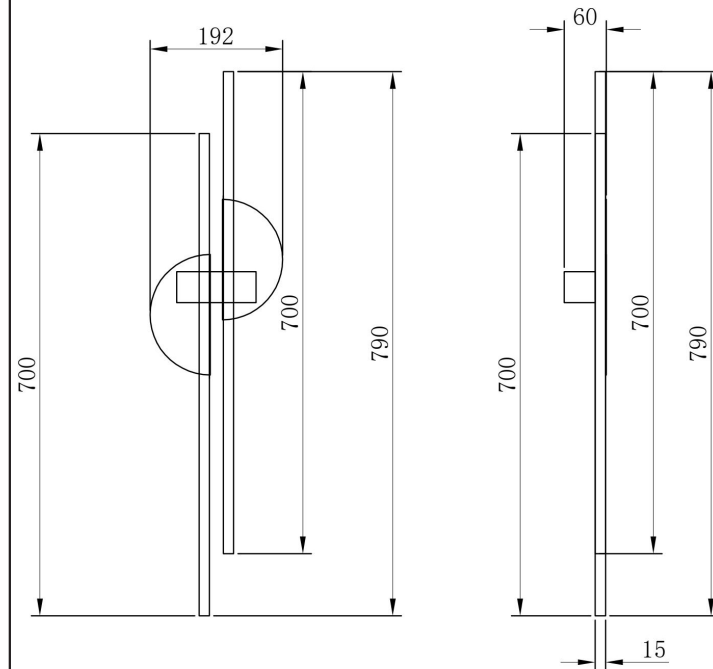

Instruction

MOD179WL-L22W4K1

MAX 23W
800 Lumen

Model: MOD179WL-L22W4K1

Collection: Modern

Series: Skyline

Wall Lamps