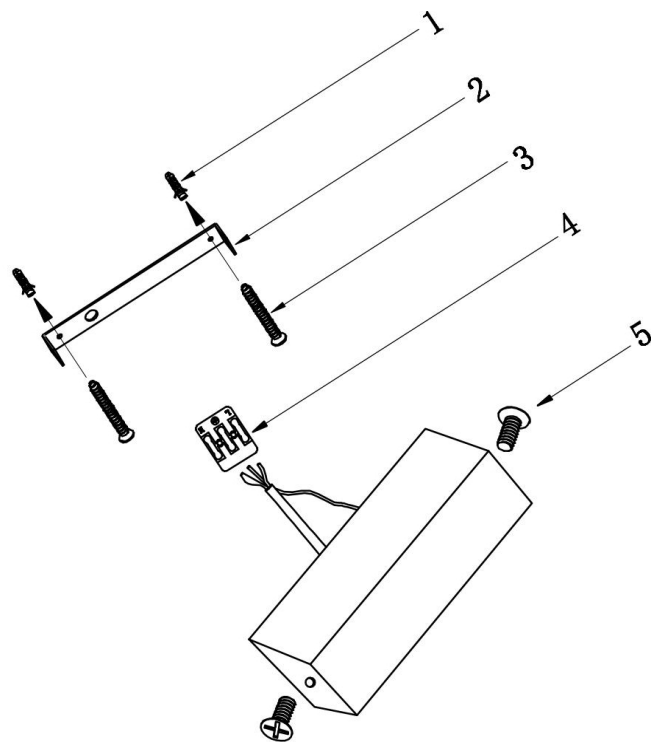

Instruction

MOD179WL-L22W4K1

MAX 23W
800 Lumen

Model: MOD179WL-L22W4K1

Collection: Modern

Series: Skyline

Wall Lamps