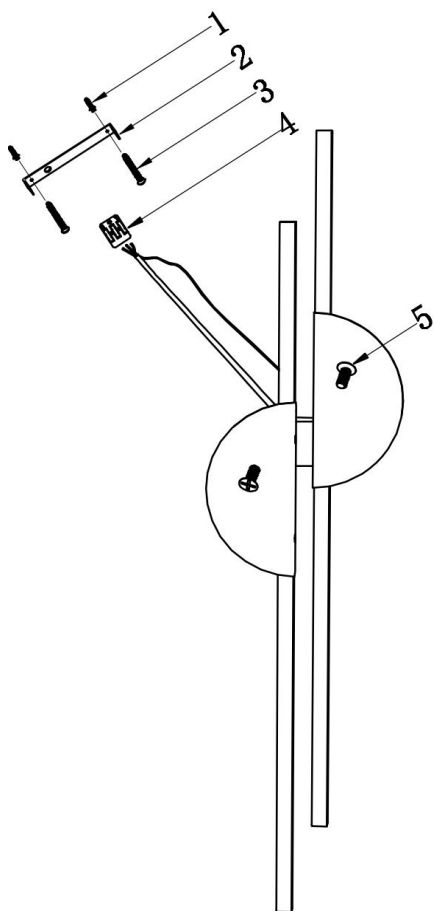

Instruction

MOD179WL-L22W4K1

MAX 23W
800 Lumen

Model: MOD179WL-L22W4K1

Collection: Modern

Series: Skyline

Wall Lamps