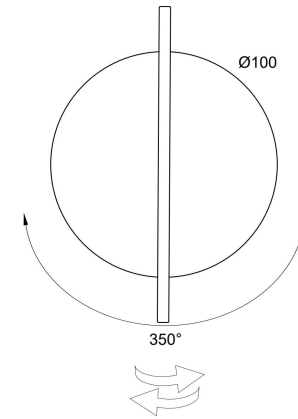

## MOD180WL-L4W3K1

MAX 4W  
200 Lumen

Model: MOD180WL-L4W3K1  
Collection: Modern  
Series: Nuance  
Wall Lamps