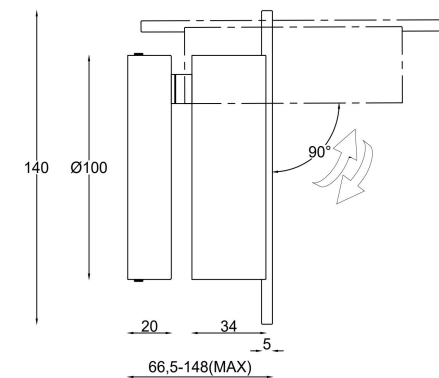

## MOD180WL-L4W3K1

MAX 4W  
200 Lumen

Model: MOD180WL-L4W3K1  
Collection: Modern  
Series: Nuance  
Wall Lamps