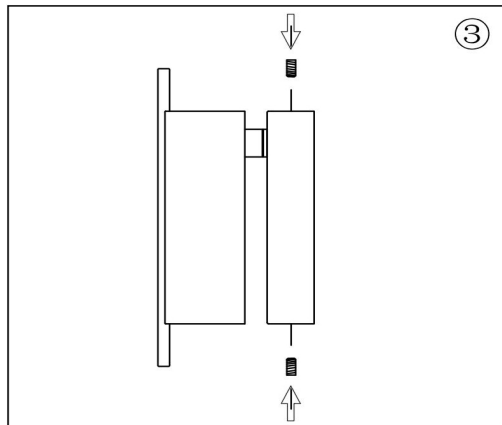

## MOD180WL-L4W3K1

MAX 4W  
200 Lumen

Model: MOD180WL-L4W3K1  
Collection: Modern  
Series: Nuance  
Wall Lamps