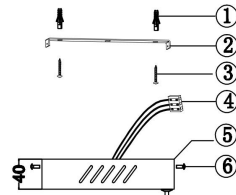

Instruction

MOD250PL-L36BS3K

MAX 35W
2 400 Lumen

Model: MOD250PL-L36BS3K
Collection: Modern
Series: Petra
Pendant Lamps